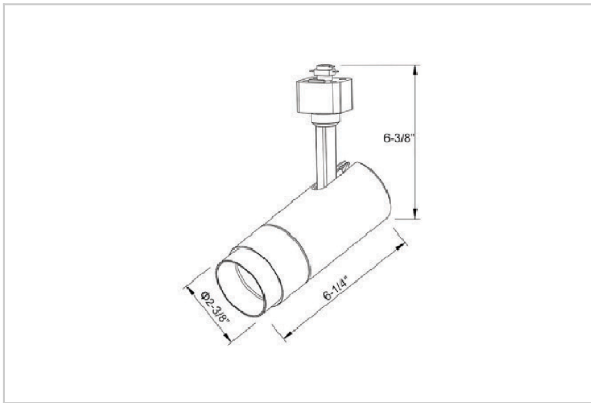

Trang Track Lights

ITEM SKU#: 662187491295

Product Code : IK-RTRANGTL-15W-35K-BL-90C-38D

Voltage	100 - 277 V AC, 50-60 Hz
Lumen Output	1424.53lm
Power	15W
Efficacy	140lm/w
CCT	3500K
CRI	>90
Beam Angle	38°
Light Distribution	Flood
LED Type	COB
LED Light Source	Osram SOLERIQ S 19
Start Time	Instant
Driver	Stand Alone (included)
Operating Position	Swiveling Type
Dimming	Triac Dimming
Construction	Track
Mounting Type	Track Light Structure
Heads	Single Head
Body Material	Aluminium Die cast
Finish	Black
Length	6-1/8"
Height	6-3/8"
Diameter	2-3/8"
Application Area	Indoor Applications

Beam Spread (Options)

Spot 15°		Medium 24°		Flood 38°		Wide Flood 60°	
ft	Ø	ft	Ø	ft	Ø	ft	Ø
3.0	0.72	3.0	1.41	3.0	2.03	3.0	3.15
9.0	2.15	9.0	4.22	9.0	6.09	9.0	9.45
15.0	3.58	15.0	7.04	15.0	10.15	15.0	15.75

Trang is a technologically advanced LED track light with incorporated electronic gear and chip on board. It also has a high-quality reflector with three different beam spreads. Moreover, the lamp housing of die-cast aluminum for optimal cooling allows the fixture to last longer than its traditional counterparts.