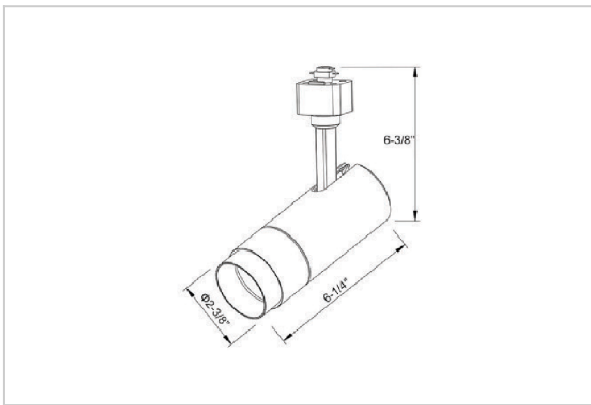

Trang Track Lights

ITEM SKU#: 662187491271

Product Code : IK-RTRANGTL-15W-27K-BL-90C-38D

Voltage	100 - 277 V AC, 50-60 Hz
Lumen Output	1292.09lm
Power	15W
Efficacy	140lm/w
CCT	2700K
CRI	>90
Beam Angle	38°
Light Distribution	Flood
LED Type	COB
LED Light Source	Osram SOLERIQ S 19
Start Time	Instant
Driver	Stand Alone (included)
Operating Position	Swiveling Type
Dimming	Triac Dimming
Construction	Track
Mounting Type	Track Light Structure
Heads	Single Head
Body Material	Aluminium Die cast
Finish	Black
Length	6-1/8"
Height	6-3/8"
Diameter	2-3/8"
Application Area	Indoor Applications

Beam Spread (Options)

Spot 15°		Medium 24°		Flood 38°		Wide Flood 60°	
ft	Ø	ft	Ø	ft	Ø	ft	Ø
3.0	0.72	3.0	1.41	3.0	2.03	3.0	3.15
9.0	2.15	9.0	4.22	9.0	6.09	9.0	9.45
15.0	3.58	15.0	7.04	15.0	10.15	15.0	15.75

Trang is a technologically advanced LED track light with incorporated electronic gear and chip on board. It also has a high-quality reflector with three different beam spreads. Moreover, the lamp housing of die-cast aluminum for optimal cooling allows the fixture to last longer than its traditional counterparts.