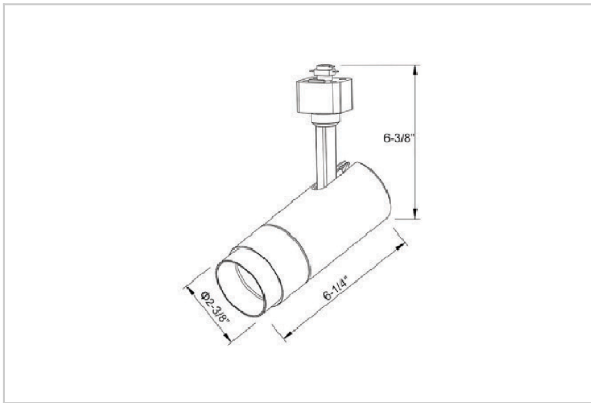

## Product Code : IK-RTRANGTL-15W-40K-BL-90C-24D

Voltage	100 - 277 V AC, 50-60 Hz
Lumen Output	1504.36lm
Power	15W
Efficacy	140lm/w
CCT	4000K
CRI	>90
Beam Angle	24°
Light Distribution	Medium
LED Type	COB
LED Light Source	Osram SOLERIQ S 19
Start Time	Instant
Driver	Stand Alone (included)
Operating Position	Swiveling Type
Dimming	Triac Dimming
Construction	Track
Mounting Type	Track Light Structure
Heads	Single Head
Body Material	Aluminium Die cast
Finish	Black
Length	6-1/8"
Height	6-3/8"
Diameter	2-3/8"
Application Area	Indoor Applications

### Beam Spread (Options)

Spot 15°		Medium 24°		Flood 38°		Wide Flood 60°	
ft	Ø	ft	Ø	ft	Ø	ft	Ø
3.0	0.72	3.0	1.41	3.0	2.03	3.0	3.15
9.0	2.15	9.0	4.22	9.0	6.09	9.0	9.45
15.0	3.58	15.0	7.04	15.0	10.15	15.0	15.75

Trang is a technologically advanced LED track light with incorporated electronic gear and chip on board. It also has a high-quality reflector with three different beam spreads. Moreover, the lamp housing of die-cast aluminum for optimal cooling allows the fixture to last longer than its traditional counterparts.