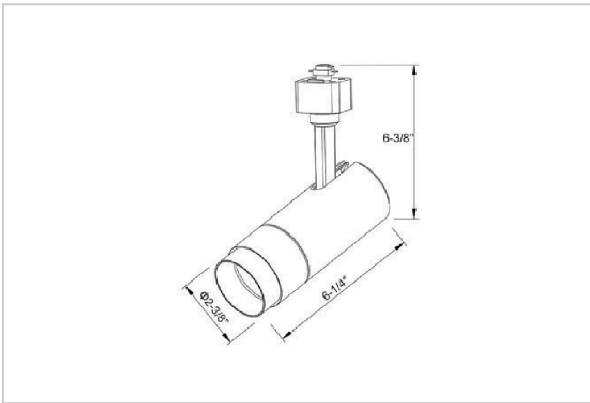

## Product Code : IK-RTRANGTL-15W-30K-BL-90C-24D

Voltage	100 - 277 V AC, 50-60 Hz
Lumen Output	1364.49lm
Power	15W
Efficacy	140lm/w
CCT	3000K
CRI	>90
Beam Angle	24°
Light Distribution	Medium
LED Type	COB
LED Light Source	Osram SOLERIQ S 19
Start Time	Instant
Driver	Stand Alone (included)
Operating Position	Swiveling Type
Dimming	Triac Dimming
Construction	Track
Mounting Type	Track Light Structure
Heads	Single Head
Body Material	Aluminium Die cast
Finish	Black
Length	6-1/8"
Height	6-3/8"
Diameter	2-3/8"
Application Area	Indoor Applications

### Beam Spread (Options)

Spot 15°		Medium 24°		Flood 38°		Wide Flood 60°	
ft	Ø	ft	Ø	ft	Ø	ft	Ø
3.0	0.72	3.0	1.41	3.0	2.03	3.0	3.15
9.0	2.15	9.0	4.22	9.0	6.09	9.0	9.45
15.0	3.58	15.0	7.04	15.0	10.15	15.0	15.75

Trang is a technologically advanced LED track light with incorporated electronic gear and chip on board. It also has a high-quality reflector with three different beam spreads. Moreover, the lamp housing of die-cast aluminum for optimal cooling allows the fixture to last longer than its traditional counterparts.