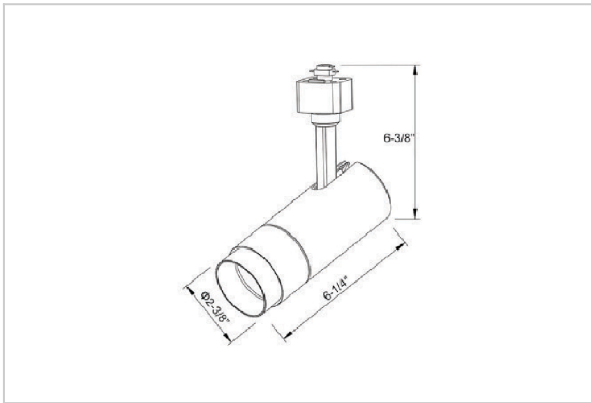

Trang Track Lights

ITEM SKU#: 662187491158

Product Code : IK-RTRANGTL-7W-30K-BL-90C-60D

Voltage	100 - 277 V AC, 50-60 Hz
Lumen Output	568.1lm
Power	7W
Efficacy	140lm/w
CCT	3000K
CRI	>90
Beam Angle	60°
Light Distribution	Wide flood
LED Type	COB
LED Light Source	Osram SOLERIQ S 19
Start Time	Instant
Driver	Stand Alone (included)
Operating Position	Swiveling Type
Dimming	Triac Dimming
Construction	Track
Mounting Type	Track Light Structure
Heads	Single Head
Body Material	Aluminium Die cast
Finish	Black
Length	5-3/8"
Height	5-7/8"
Diameter	2"
Application Area	Indoor Applications

Beam Spread (Options)

Spot 15°		Medium 24°		Flood 38°		Wide Flood 60°	
ft	Ø	ft	Ø	ft	Ø	ft	Ø
3.0	0.72	3.0	1.41	3.0	2.03	3.0	3.15
9.0	2.15	9.0	4.22	9.0	6.09	9.0	9.45
15.0	3.58	15.0	7.04	15.0	10.15	15.0	15.75

Trang is a technologically advanced LED track light with incorporated electronic gear and chip on board. It also has a high-quality reflector with three different beam spreads. Moreover, the lamp housing of die-cast aluminum for optimal cooling allows the fixture to last longer than its traditional counterparts.