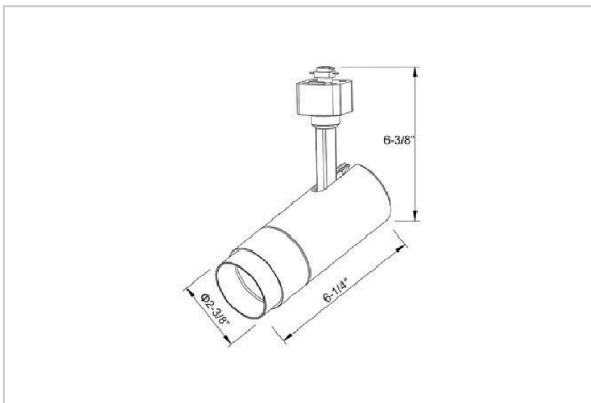

## Product Code : IK-RTRANGTL-7W-27K-BL-90C-60D

Voltage	100 - 277 V AC, 50-60 Hz
Lumen Output	541.04lm
Power	7W
Efficacy	140lm/w
CCT	2700K
CRI	>90
Beam Angle	60°
Light Distribution	Wide flood
LED Type	COB
LED Light Source	Osram SOLERIQ S 19
Start Time	Instant
Driver	Stand Alone (included)
Operating Position	Swiveling Type
Dimming	Triac Dimming
Construction	Track
Mounting Type	Track Light Structure
Heads	Single Head
Body Material	Aluminium Die cast
Finish	Black
Length	5-3/8"
Height	5-7/8"
Diameter	2"
Application Area	Indoor Applications

### Beam Spread (Options)

Spot 15°		Medium 24°		Flood 38°		Wide Flood 60°	
ft	Ø	ft	Ø	ft	Ø	ft	Ø
3.0	0.72	3.0	1.41	3.0	2.03	3.0	3.15
9.0	2.15	9.0	4.22	9.0	6.09	9.0	9.45
15.0	3.58	15.0	7.04	15.0	10.15	15.0	15.75

Trang is a technologically advanced LED track light with incorporated electronic gear and chip on board. It also has a high-quality reflector with three different beam spreads. Moreover, the lamp housing of die-cast aluminum for optimal cooling allows the fixture to last longer than its traditional counterparts.