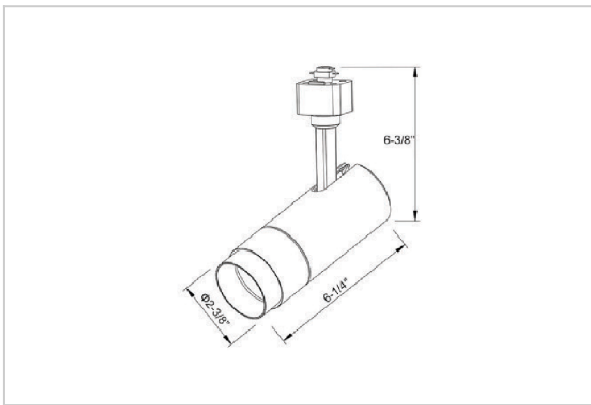

Trang Track Lights

ITEM SKU#: 662187491127

Product Code : IK-RTRANGTL-7W-35K-BL-90C-38D

Voltage	100 - 277 V AC, 50-60 Hz
Lumen Output	598.92lm
Power	7W
Efficacy	140lm/w
CCT	3500K
CRI	>90
Beam Angle	38°
Light Distribution	Flood
LED Type	COB
LED Light Source	Osram SOLERIQ S 19
Start Time	Instant
Driver	Stand Alone (included)
Operating Position	Swiveling Type
Dimming	Triac Dimming
Construction	Track
Mounting Type	Track Light Structure
Heads	Single Head
Body Material	Aluminium Die cast
Finish	Black
Length	5-3/8"
Height	5-7/8"
Diameter	2"
Application Area	Indoor Applications

Beam Spread (Options)

Spot 15°		Medium 24°		Flood 38°		Wide Flood 60°	
ft	Ø	ft	Ø	ft	Ø	ft	Ø
3.0	0.72	3.0	1.41	3.0	2.03	3.0	3.15
9.0	2.15	9.0	4.22	9.0	6.09	9.0	9.45
15.0	3.58	15.0	7.04	15.0	10.15	15.0	15.75

Trang is a technologically advanced LED track light with incorporated electronic gear and chip on board. It also has a high-quality reflector with three different beam spreads. Moreover, the lamp housing of die-cast aluminum for optimal cooling allows the fixture to last longer than its traditional counterparts.