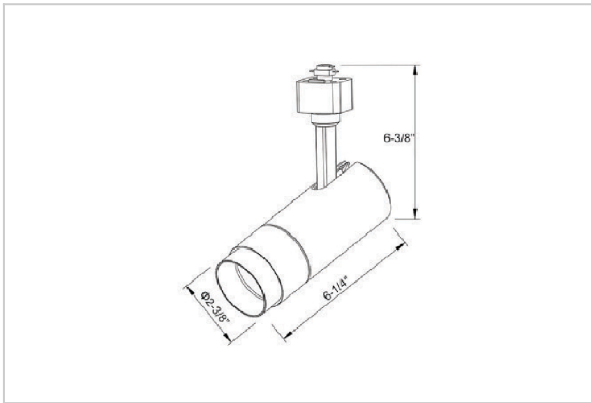

Trang Track Lights

ITEM SKU#: 662187491080

Product Code : IK-RTRANGTL-7W-40K-BL-90C-24D

Voltage	100 - 277 V AC, 50-60 Hz
Lumen Output	633.38lm
Power	7W
Efficacy	140lm/w
CCT	4000K
CRI	>90
Beam Angle	24°
Light Distribution	Medium
LED Type	COB
LED Light Source	Osram SOLERIQ S 19
Start Time	Instant
Driver	Stand Alone (included)
Operating Position	Swiveling Type
Dimming	Triac Dimming
Construction	Track
Mounting Type	Track Light Structure
Heads	Single Head
Body Material	Aluminium Die cast
Finish	Black
Length	5-3/8"
Height	5-7/8"
Diameter	2"
Application Area	Indoor Applications

Beam Spread (Options)

Spot 15°		Medium 24°		Flood 38°		Wide Flood 60°	
ft	Ø	ft	Ø	ft	Ø	ft	Ø
3.0	0.72	3.0	1.41	3.0	2.03	3.0	3.15
9.0	2.15	9.0	4.22	9.0	6.09	9.0	9.45
15.0	3.58	15.0	7.04	15.0	10.15	15.0	15.75

Trang is a technologically advanced LED track light with incorporated electronic gear and chip on board. It also has a high-quality reflector with three different beam spreads. Moreover, the lamp housing of die-cast aluminum for optimal cooling allows the fixture to last longer than its traditional counterparts.