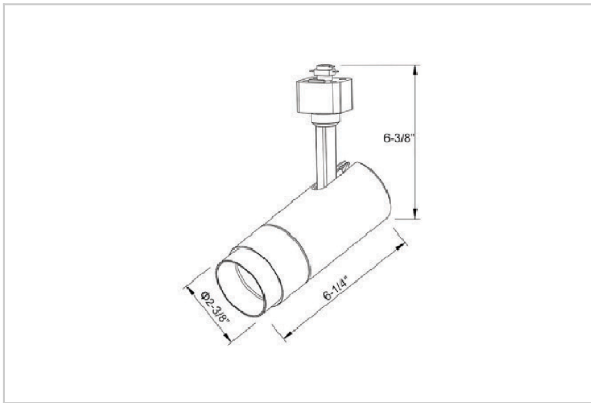

## Product Code : IK-RTRANGTL-7W-35K-BL-90C-24D

Voltage	100 - 277 V AC, 50-60 Hz
Lumen Output	603.22lm
Power	7W
Efficacy	140lm/w
CCT	3500K
CRI	>90
Beam Angle	24°
Light Distribution	Medium
LED Type	COB
LED Light Source	Osram SOLERIQ S 19
Start Time	Instant
Driver	Stand Alone (included)
Operating Position	Swiveling Type
Dimming	Triac Dimming
Construction	Track
Mounting Type	Track Light Structure
Heads	Single Head
Body Material	Aluminium Die cast
Finish	Black
Length	5-3/8"
Height	5-7/8"
Diameter	2"
Application Area	Indoor Applications

### Beam Spread (Options)

Spot 15°		Medium 24°		Flood 38°		Wide Flood 60°	
ft	Ø	ft	Ø	ft	Ø	ft	Ø
3.0	0.72	3.0	1.41	3.0	2.03	3.0	3.15
9.0	2.15	9.0	4.22	9.0	6.09	9.0	9.45
15.0	3.58	15.0	7.04	15.0	10.15	15.0	15.75

Trang is a technologically advanced LED track light with incorporated electronic gear and chip on board. It also has a high-quality reflector with three different beam spreads. Moreover, the lamp housing of die-cast aluminum for optimal cooling allows the fixture to last longer than its traditional counterparts.