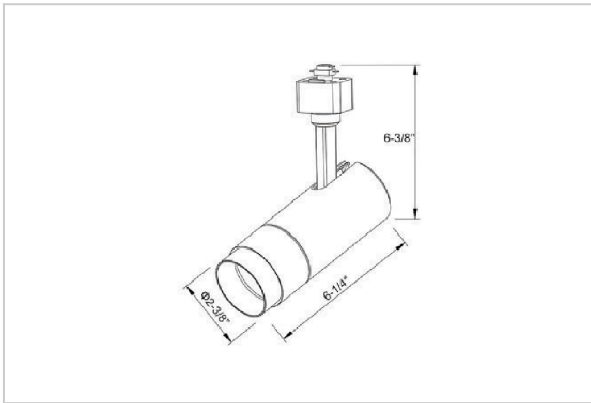

## Product Code : IK-RTRANGTL-7W-27K-BL-90C-24D

Voltage	100 - 277 V AC, 50-60 Hz
Lumen Output	547.14lm
Power	7W
Efficacy	140lm/w
CCT	2700K
CRI	>90
Beam Angle	24°
Light Distribution	Medium
LED Type	COB
LED Light Source	Osram SOLERIQ S 19
Start Time	Instant
Driver	Stand Alone (included)
Operating Position	Swiveling Type
Dimming	Triac Dimming
Construction	Track
Mounting Type	Track Light Structure
Heads	Single Head
Body Material	Aluminium Die cast
Finish	Black
Length	5-3/8"
Height	5-7/8"
Diameter	2"
Application Area	Indoor Applications

### Beam Spread (Options)

Spot 15°		Medium 24°		Flood 38°		Wide Flood 60°	
ft	Ø	ft	Ø	ft	Ø	ft	Ø
3.0	0.72	3.0	1.41	3.0	2.03	3.0	3.15
9.0	2.15	9.0	4.22	9.0	6.09	9.0	9.45
15.0	3.58	15.0	7.04	15.0	10.15	15.0	15.75

Trang is a technologically advanced LED track light with incorporated electronic gear and chip on board. It also has a high-quality reflector with three different beam spreads. Moreover, the lamp housing of die-cast aluminum for optimal cooling allows the fixture to last longer than its traditional counterparts.