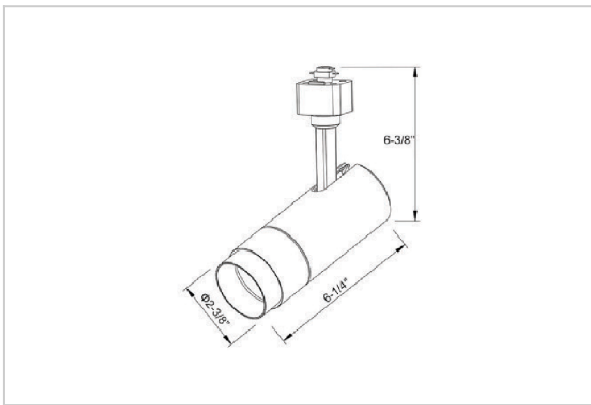

## Product Code : IK-RTRANGTL-7W-40K-BL-90C-15D

Voltage	100 - 277 V AC, 50-60 Hz
Lumen Output	639.56lm
Power	7W
Efficacy	140lm/w
CCT	4000K
CRI	>90
Beam Angle	15°
Light Distribution	Spot
LED Type	COB
LED Light Source	Osram SOLERIQ S 19
Start Time	Instant
Driver	Stand Alone (included)
Operating Position	Swiveling Type
Dimming	Triac Dimming
Construction	Track
Mounting Type	Track Light Structure
Heads	Single Head
Body Material	Aluminium Die cast
Finish	Black
Length	5-3/8"
Height	5-7/8"
Diameter	2"
Application Area	Indoor Applications

### Beam Spread (Options)

Spot 15°		Medium 24°		Flood 38°		Wide Flood 60°	
ft	Ø	ft	Ø	ft	Ø	ft	Ø
3.0	0.72	3.0	1.41	3.0	2.03	3.0	3.15
9.0	2.15	9.0	4.22	9.0	6.09	9.0	9.45
15.0	3.58	15.0	7.04	15.0	10.15	15.0	15.75

Trang is a technologically advanced LED track light with incorporated electronic gear and chip on board. It also has a high-quality reflector with three different beam spreads. Moreover, the lamp housing of die-cast aluminum for optimal cooling allows the fixture to last longer than its traditional counterparts.