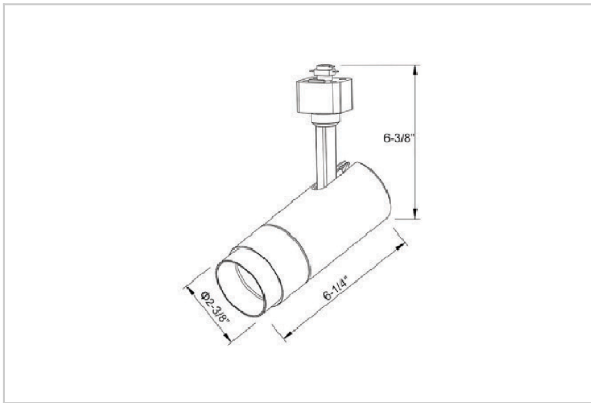

Trang Track Lights

ITEM SKU#: 662187491035

Product Code : IK-RTRANGTL-7W-35K-BL-90C-15D

Voltage	100 - 277 V AC, 50-60 Hz
Lumen Output	609.1lm
Power	7W
Efficacy	140lm/w
CCT	3500K
CRI	>90
Beam Angle	15°
Light Distribution	Spot
LED Type	COB
LED Light Source	Osram SOLERIQ S 19
Start Time	Instant
Driver	Stand Alone (included)
Operating Position	Swiveling Type
Dimming	Triac Dimming
Construction	Track
Mounting Type	Track Light Structure
Heads	Single Head
Body Material	Aluminium Die cast
Finish	Black
Length	5-3/8"
Height	5-7/8"
Diameter	2"
Application Area	Indoor Applications

Beam Spread (Options)

Spot 15°		Medium 24°		Flood 38°		Wide Flood 60°	
ft	Ø	ft	Ø	ft	Ø	ft	Ø
3.0	0.72	3.0	1.41	3.0	2.03	3.0	3.15
9.0	2.15	9.0	4.22	9.0	6.09	9.0	9.45
15.0	3.58	15.0	7.04	15.0	10.15	15.0	15.75

Trang is a technologically advanced LED track light with incorporated electronic gear and chip on board. It also has a high-quality reflector with three different beam spreads. Moreover, the lamp housing of die-cast aluminum for optimal cooling allows the fixture to last longer than its traditional counterparts.