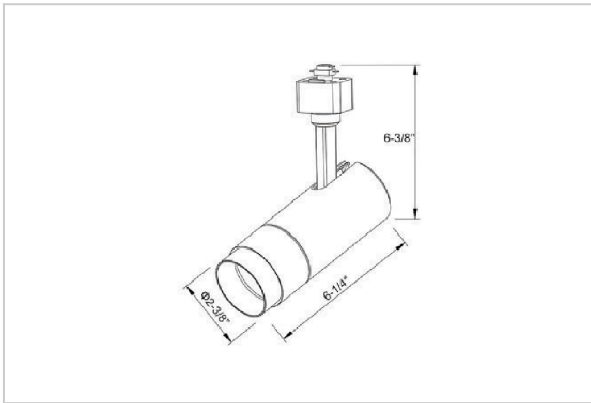

Trang Track Lights

ITEM SKU#: 662187491011

Product Code : IK-RTRANGTL-7W-27K-BL-90C-15D

Voltage	100 - 277 V AC, 50-60 Hz
Lumen Output	552.47lm
Power	7W
Efficacy	140lm/w
CCT	2700K
CRI	>90
Beam Angle	15°
Light Distribution	Spot
LED Type	COB
LED Light Source	Osram SOLERIQ S 19
Start Time	Instant
Driver	Stand Alone (included)
Operating Position	Swiveling Type
Dimming	Triac Dimming
Construction	Track
Mounting Type	Track Light Structure
Heads	Single Head
Body Material	Aluminium Die cast
Finish	Black
Length	5-3/8"
Height	5-7/8"
Diameter	2"
Application Area	Indoor Applications

Beam Spread (Options)

Spot 15°		Medium 24°		Flood 38°		Wide Flood 60°	
ft	Ø	ft	Ø	ft	Ø	ft	Ø
3.0	0.72	3.0	1.41	3.0	2.03	3.0	3.15
9.0	2.15	9.0	4.22	9.0	6.09	9.0	9.45
15.0	3.58	15.0	7.04	15.0	10.15	15.0	15.75

Trang is a technologically advanced LED track light with incorporated electronic gear and chip on board. It also has a high-quality reflector with three different beam spreads. Moreover, the lamp housing of die-cast aluminum for optimal cooling allows the fixture to last longer than its traditional counterparts.