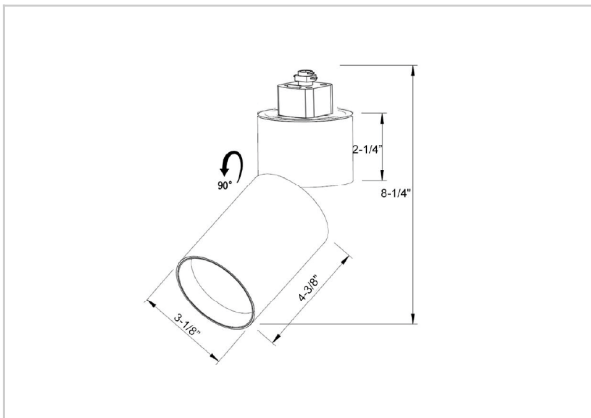

Prime Track Lights

ITEM SKU#: 662187490830

Product Code : IK-RPRIMETL-20W-35K-WH-90C-38D

Voltage	100 - 277 V AC, 50-60 Hz
Lumen Output	1910.05lm
Power	20W
Efficacy	140lm/w
CCT	3500K
CRI	>90
Beam Angle	38°
Light Distribution	Flood
LED Type	COB
LED Light Source	Osram SOLERIQ S 19
Start Time	Instant
Driver	Stand Alone (included)
Operating Position	Swiveling Type
Dimming	Triac Dimming
Construction	Track
Mounting Type	Track Light Structure
Heads	Single Head
Body Material	Aluminium Die cast
Finish	White
Length	4-3/8"
Height	8-1/4"
Diameter	3-1/8"
Application Area	Indoor Applications

Beam Spread (Options)

Spot 11°		Medium 24°		Flood 36°	
ft	Ø	ft	Ø	ft	Ø
3.0	0.72	3.0	1.41	3.0	2.03
9.0	2.15	9.0	4.22	9.0	6.09
15.0	3.58	15.0	7.04	15.0	10.15

Prime is a technologically advanced LED track light with incorporated electronic gear and chip on board. It also has a high-quality reflector with three different beam spreads. Moreover, the lamp housing of die-cast aluminum for optimal cooling allows the fixture to last longer than its traditional counterparts.