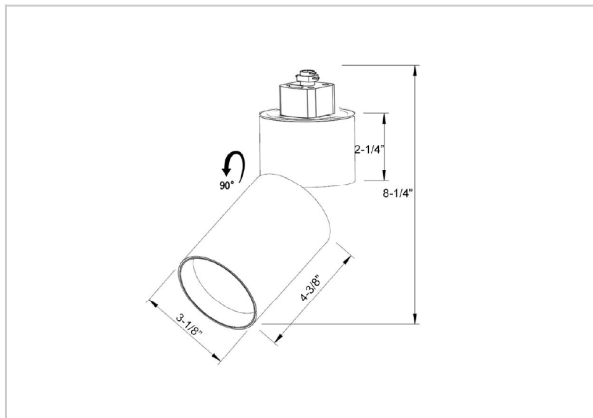

Prime Track Lights

ITEM SKU#: 662187490823

Product Code : IK-RPRIMETL-20W-30K-WH-90C-38D

Voltage	100 - 277 V AC, 50-60 Hz
Lumen Output	1819.1lm
Power	20W
Efficacy	140lm/w
CCT	3000K
CRI	>90
Beam Angle	38°
Light Distribution	Flood
LED Type	COB
LED Light Source	Osram SOLERIQ S 19
Start Time	Instant
Driver	Stand Alone (included)
Operating Position	Swiveling Type
Dimming	Triac Dimming
Construction	Track
Mounting Type	Track Light Structure
Heads	Single Head
Body Material	Aluminium Die cast
Finish	White
Length	4-3/8"
Height	8-1/4"
Diameter	3-1/8"
Application Area	Indoor Applications

Beam Spread (Options)

Spot 11°		Medium 24°		Flood 36°	
ft	Ø	ft	Ø	ft	Ø
3.0	0.72	3.0	1.41	3.0	2.03
9.0	2.15	9.0	4.22	9.0	6.09
15.0	3.58	15.0	7.04	15.0	10.15

Prime is a technologically advanced LED track light with incorporated electronic gear and chip on board. It also has a high-quality reflector with three different beam spreads. Moreover, the lamp housing of die-cast aluminum for optimal cooling allows the fixture to last longer than its traditional counterparts.