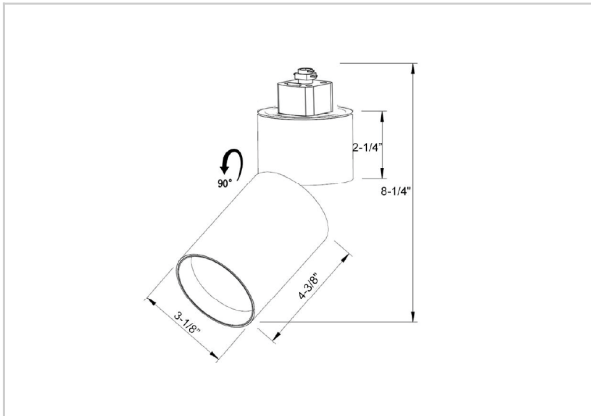

Prime Track Lights

ITEM SKU#: 662187490816

Product Code : IK-RPRIMETL-20W-27K-WH-90C-38D

Voltage	100 - 277 V AC, 50-60 Hz
Lumen Output	1732.47lm
Power	20W
Efficacy	140lm/w
CCT	2700K
CRI	>90
Beam Angle	38°
Light Distribution	Flood
LED Type	COB
LED Light Source	Osram SOLERIQ S 19
Start Time	Instant
Driver	Stand Alone (included)
Operating Position	Swiveling Type
Dimming	Triac Dimming
Construction	Track
Mounting Type	Track Light Structure
Heads	Single Head
Body Material	Aluminium Die cast
Finish	White
Length	4-3/8"
Height	8-1/4"
Diameter	3-1/8"
Application Area	Indoor Applications

Beam Spread (Options)

Spot 11°		Medium 24°		Flood 36°	
ft	Ø	ft	Ø	ft	Ø
3.0	0.72	3.0	1.41	3.0	2.03
9.0	2.15	9.0	4.22	9.0	6.09
15.0	3.58	15.0	7.04	15.0	10.15

Prime is a technologically advanced LED track light with incorporated electronic gear and chip on board. It also has a high-quality reflector with three different beam spreads. Moreover, the lamp housing of die-cast aluminum for optimal cooling allows the fixture to last longer than its traditional counterparts.