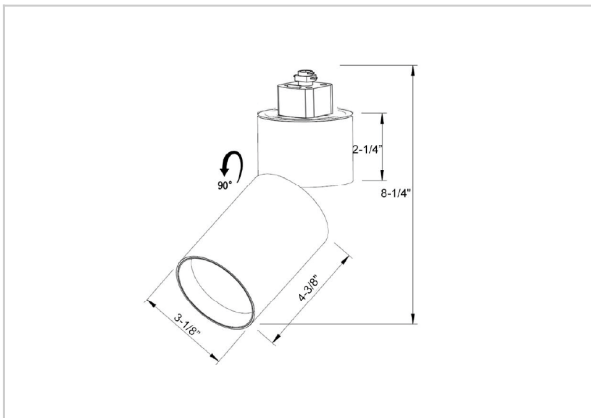

Prime Track Lights

ITEM SKU#: 662187490816

Product Code : IK-RPRIMETL-20W-27K-WH-90C-38D

Voltage	100 - 277 V AC, 50-60 Hz
Lumen Output	1732.47lm
Power	20W
Efficacy	140lm/w
CCT	2700K
CRI	>90
Beam Angle	38°
Light Distribution	Flood
LED Type	COB
LED Light Source	Osram SOLERIQ S 19
Start Time	Instant
Driver	Stand Alone (included)
Operating Position	Swiveling Type
Dimming	Triac Dimming
Construction	Track
Mounting Type	Track Light Structure
Heads	Single Head
Body Material	Aluminium Die cast
Finish	White
Length	4-3/8"
Height	8-1/4"
Diameter	3-1/8"
Application Area	Indoor Applications

Beam Spread (Options)

Spot 11°		Medium 24°		Flood 36°	
ft	Ø	ft	Ø	ft	Ø
3.0	0.72	3.0	1.41	3.0	2.03
9.0	2.15	9.0	4.22	9.0	6.09
15.0	3.58	15.0	7.04	15.0	10.15

Prime is a technologically advanced LED track light with incorporated electronic gear and chip on board. It also has a high-quality reflector with three different beam spreads. Moreover, the lamp housing of die-cast aluminum for optimal cooling allows the fixture to last longer than its traditional counterparts.