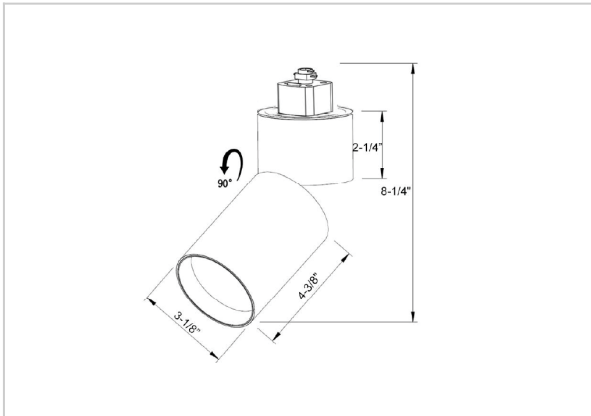

Prime Track Lights

ITEM SKU#: 662187490809

Product Code : IK-RPRIMETL-20W-40K-WH-90C-24D

Voltage	100 - 277 V AC, 50-60 Hz
Lumen Output	2009.19lm
Power	20W
Efficacy	140lm/w
CCT	4000K
CRI	>90
Beam Angle	24°
Light Distribution	Medium
LED Type	COB
LED Light Source	Osram SOLERIQ S 19
Start Time	Instant
Driver	Stand Alone (included)
Operating Position	Swiveling Type
Dimming	Triac Dimming
Construction	Track
Mounting Type	Track Light Structure
Heads	Single Head
Body Material	Aluminium Die cast
Finish	White
Length	4-3/8"
Height	8-1/4"
Diameter	3-1/8"
Application Area	Indoor Applications

Beam Spread (Options)

Spot 11°		Medium 24°		Flood 36°	
ft	Ø	ft	Ø	ft	Ø
3.0	0.72	3.0	1.41	3.0	2.03
9.0	2.15	9.0	4.22	9.0	6.09
15.0	3.58	15.0	7.04	15.0	10.15

Prime is a technologically advanced LED track light with incorporated electronic gear and chip on board. It also has a high-quality reflector with three different beam spreads. Moreover, the lamp housing of die-cast aluminum for optimal cooling allows the fixture to last longer than its traditional counterparts.