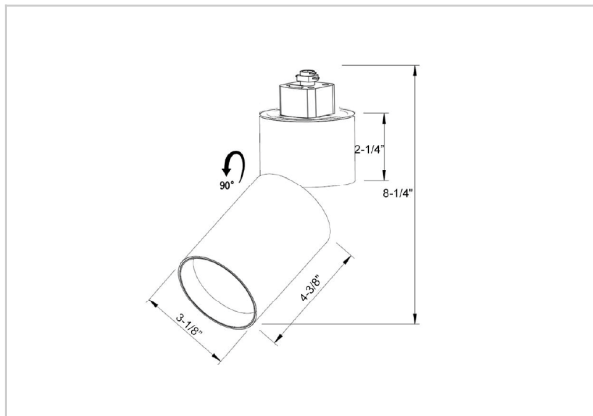

Prime Track Lights

ITEM SKU#: 662187490809

Product Code : IK-RPRIMETL-20W-40K-WH-90C-24D

Voltage	100 - 277 V AC, 50-60 Hz
Lumen Output	2009.19lm
Power	20W
Efficacy	140lm/w
CCT	4000K
CRI	>90
Beam Angle	24°
Light Distribution	Medium
LED Type	COB
LED Light Source	Osram SOLERIQ S 19
Start Time	Instant
Driver	Stand Alone (included)
Operating Position	Swiveling Type
Dimming	Triac Dimming
Construction	Track
Mounting Type	Track Light Structure
Heads	Single Head
Body Material	Aluminium Die cast
Finish	White
Length	4-3/8"
Height	8-1/4"
Diameter	3-1/8"
Application Area	Indoor Applications

Beam Spread (Options)

Spot 11°		Medium 24°		Flood 36°	
ft	Ø	ft	Ø	ft	Ø
3.0	0.72	3.0	1.41	3.0	2.03
9.0	2.15	9.0	4.22	9.0	6.09
15.0	3.58	15.0	7.04	15.0	10.15

Prime is a technologically advanced LED track light with incorporated electronic gear and chip on board. It also has a high-quality reflector with three different beam spreads. Moreover, the lamp housing of die-cast aluminum for optimal cooling allows the fixture to last longer than its traditional counterparts.