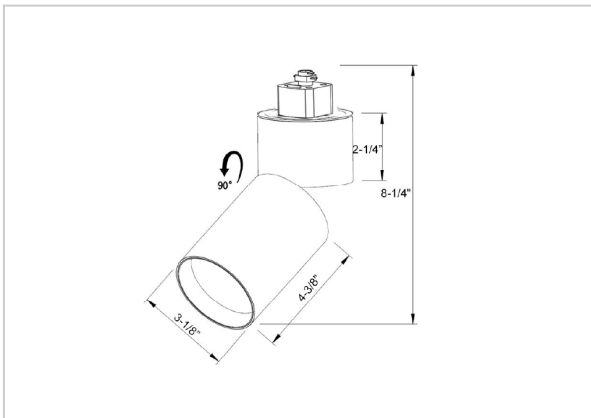

## Product Code : IK-RPRIMETL-20W-35K-WH-90C-24D

Voltage	100 - 277 V AC, 50-60 Hz
Lumen Output	1913.52lm
Power	20W
Efficacy	140lm/w
CCT	3500K
CRI	>90
Beam Angle	24°
Light Distribution	Medium
LED Type	COB
LED Light Source	Osram SOLERIQ S 19
Start Time	Instant
Driver	Stand Alone (included)
Operating Position	Swiveling Type
Dimming	Triac Dimming
Construction	Track
Mounting Type	Track Light Structure
Heads	Single Head
Body Material	Aluminium Die cast
Finish	White
Length	4-3/8"
Height	8-1/4"
Diameter	3-1/8"
Application Area	Indoor Applications

### Beam Spread (Options)

Spot 11°		Medium 24°		Flood 36°	
ft	Ø	ft	Ø	ft	Ø
3.0	0.72	3.0	1.41	3.0	2.03
9.0	2.15	9.0	4.22	9.0	6.09
15.0	3.58	15.0	7.04	15.0	10.15

Prime is a technologically advanced LED track light with incorporated electronic gear and chip on board. It also has a high-quality reflector with three different beam spreads. Moreover, the lamp housing of die-cast aluminum for optimal cooling allows the fixture to last longer than its traditional counterparts.