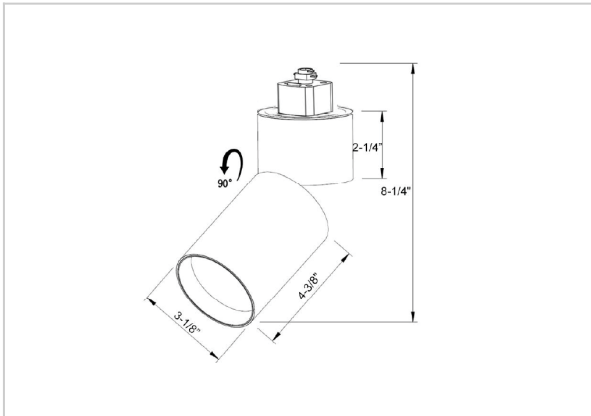

## Product Code : IK-RPRIMETL-20W-30K-WH-90C-24D

Voltage	100 - 277 V AC, 50-60 Hz
Lumen Output	1822.4lm
Power	20W
Efficacy	140lm/w
CCT	3000K
CRI	>90
Beam Angle	24°
Light Distribution	Medium
LED Type	COB
LED Light Source	Osram SOLERIQ S 19
Start Time	Instant
Driver	Stand Alone (included)
Operating Position	Swiveling Type
Dimming	Triac Dimming
Construction	Track
Mounting Type	Track Light Structure
Heads	Single Head
Body Material	Aluminium Die cast
Finish	White
Length	4-3/8"
Height	8-1/4"
Diameter	3-1/8"
Application Area	Indoor Applications

### Beam Spread (Options)

Spot 11°		Medium 24°		Flood 36°	
ft	Ø	ft	Ø	ft	Ø
3.0	0.72	3.0	1.41	3.0	2.03
9.0	2.15	9.0	4.22	9.0	6.09
15.0	3.58	15.0	7.04	15.0	10.15

Prime is a technologically advanced LED track light with incorporated electronic gear and chip on board. It also has a high-quality reflector with three different beam spreads. Moreover, the lamp housing of die-cast aluminum for optimal cooling allows the fixture to last longer than its traditional counterparts.