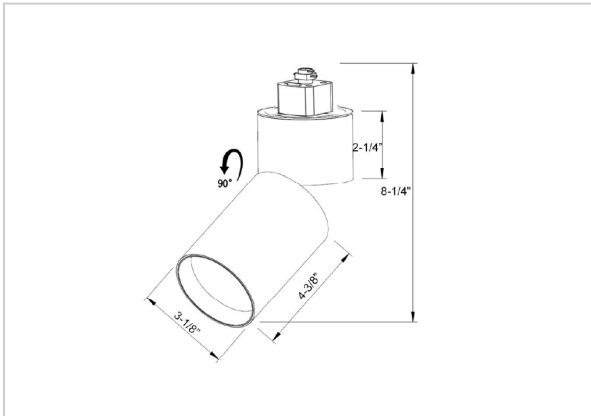

Prime Track Lights

ITEM SKU#: 662187490762

Product Code : IK-RPRIMETL-20W-27K-WH-90C-24D

Voltage	100 - 277 V AC, 50-60 Hz
Lumen Output	1735.61lm
Power	20W
Efficacy	140lm/w
CCT	2700K
CRI	>90
Beam Angle	24°
Light Distribution	Medium
LED Type	COB
LED Light Source	Osram SOLERIQ S 19
Start Time	Instant
Driver	Stand Alone (included)
Operating Position	Swiveling Type
Dimming	Triac Dimming
Construction	Track
Mounting Type	Track Light Structure
Heads	Single Head
Body Material	Aluminium Die cast
Finish	White
Length	4-3/8"
Height	8-1/4"
Diameter	3-1/8"
Application Area	Indoor Applications

Beam Spread (Options)

Spot 11°		Medium 24°		Flood 36°	
ft	Ø	ft	Ø	ft	Ø
3.0	0.72	3.0	1.41	3.0	2.03
9.0	2.15	9.0	4.22	9.0	6.09
15.0	3.58	15.0	7.04	15.0	10.15

Prime is a technologically advanced LED track light with incorporated electronic gear and chip on board. It also has a high-quality reflector with three different beam spreads. Moreover, the lamp housing of die-cast aluminum for optimal cooling allows the fixture to last longer than its traditional counterparts.