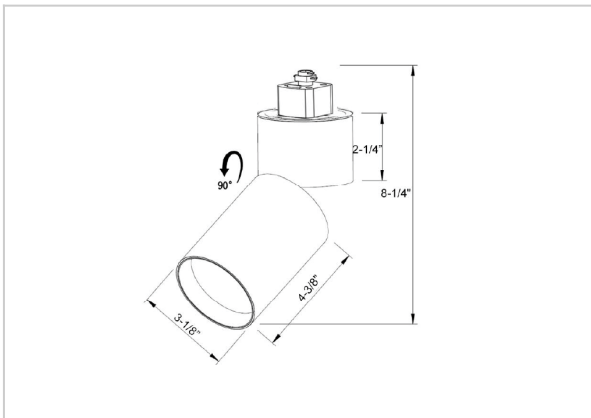

Prime Track Lights

ITEM SKU#: 662187490755

Product Code : IK-RPRIMETL-20W-40K-WH-90C-11D

Voltage	100 - 277 V AC, 50-60 Hz
Lumen Output	2034.55lm
Power	20W
Efficacy	140lm/w
CCT	4000K
CRI	>90
Beam Angle	11°
Light Distribution	Spot
LED Type	COB
LED Light Source	Osram SOLERIQ S 19
Start Time	Instant
Driver	Stand Alone (included)
Operating Position	Swiveling Type
Dimming	Triac Dimming
Construction	Track
Mounting Type	Track Light Structure
Heads	Single Head
Body Material	Aluminium Die cast
Finish	White
Length	4-3/8"
Height	8-1/4"
Diameter	3-1/8"
Application Area	Indoor Applications

Beam Spread (Options)

Spot 11°		Medium 24°		Flood 36°	
ft	Ø	ft	Ø	ft	Ø
3.0	0.72	3.0	1.41	3.0	2.03
9.0	2.15	9.0	4.22	9.0	6.09
15.0	3.58	15.0	7.04	15.0	10.15

Prime is a technologically advanced LED track light with incorporated electronic gear and chip on board. It also has a high-quality reflector with three different beam spreads. Moreover, the lamp housing of die-cast aluminum for optimal cooling allows the fixture to last longer than its traditional counterparts.