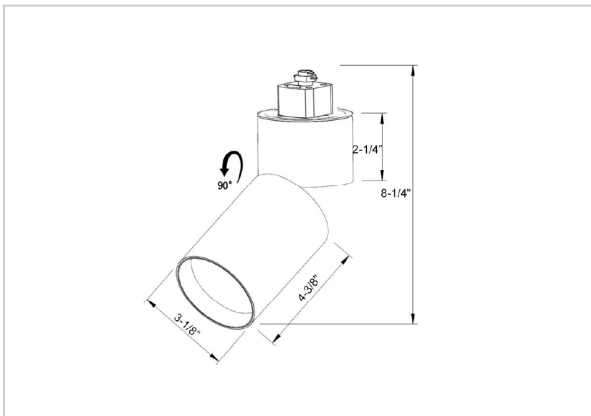

Prime Track Lights

ITEM SKU#: 662187490755

Product Code : IK-RPRIMETL-20W-40K-WH-90C-11D

Voltage	100 - 277 V AC, 50-60 Hz
Lumen Output	2034.55lm
Power	20W
Efficacy	140lm/w
CCT	4000K
CRI	>90
Beam Angle	11°
Light Distribution	Spot
LED Type	COB
LED Light Source	Osram SOLERIQ S 19
Start Time	Instant
Driver	Stand Alone (included)
Operating Position	Swiveling Type
Dimming	Triac Dimming
Construction	Track
Mounting Type	Track Light Structure
Heads	Single Head
Body Material	Aluminium Die cast
Finish	White
Length	4-3/8"
Height	8-1/4"
Diameter	3-1/8"
Application Area	Indoor Applications

Beam Spread (Options)

Spot 11°		Medium 24°		Flood 36°	
ft	Ø	ft	Ø	ft	Ø
3.0	0.72	3.0	1.41	3.0	2.03
9.0	2.15	9.0	4.22	9.0	6.09
15.0	3.58	15.0	7.04	15.0	10.15

Prime is a technologically advanced LED track light with incorporated electronic gear and chip on board. It also has a high-quality reflector with three different beam spreads. Moreover, the lamp housing of die-cast aluminum for optimal cooling allows the fixture to last longer than its traditional counterparts.