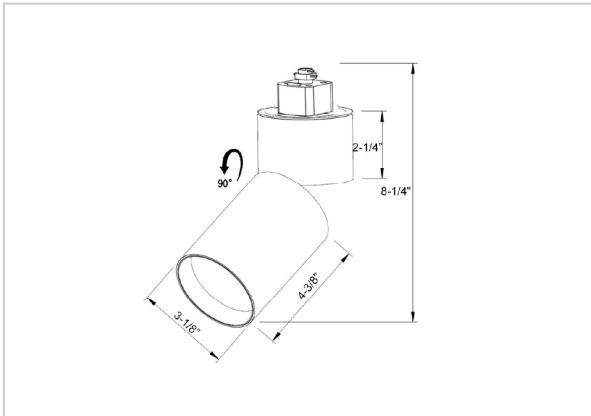

Prime Track Lights

ITEM SKU#: 662187490748

Product Code : IK-RPRIMETL-20W-35K-WH-90C-11D

Voltage	100 - 277 V AC, 50-60 Hz
Lumen Output	1937.67lm
Power	20W
Efficacy	140lm/w
CCT	3500K
CRI	>90
Beam Angle	11°
Light Distribution	Spot
LED Type	COB
LED Light Source	Osram SOLERIQ S 19
Start Time	Instant
Driver	Stand Alone (included)
Operating Position	Swiveling Type
Dimming	Triac Dimming
Construction	Track
Mounting Type	Track Light Structure
Heads	Single Head
Body Material	Aluminium Die cast
Finish	White
Length	4-3/8"
Height	8-1/4"
Diameter	3-1/8"
Application Area	Indoor Applications

Beam Spread (Options)

Spot 11°		Medium 24°		Flood 36°	
ft	Ø	ft	Ø	ft	Ø
3.0	0.72	3.0	1.41	3.0	2.03
9.0	2.15	9.0	4.22	9.0	6.09
15.0	3.58	15.0	7.04	15.0	10.15

Prime is a technologically advanced LED track light with incorporated electronic gear and chip on board. It also has a high-quality reflector with three different beam spreads. Moreover, the lamp housing of die-cast aluminum for optimal cooling allows the fixture to last longer than its traditional counterparts.