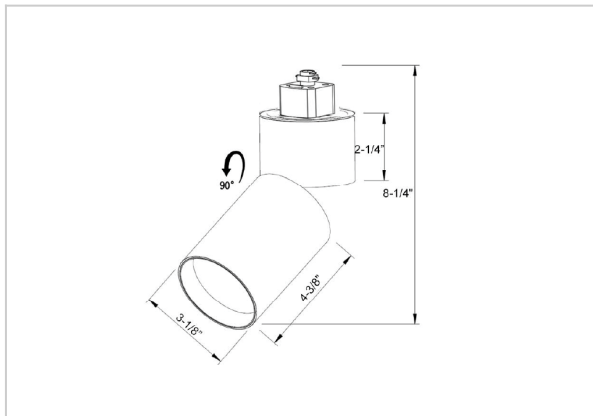

Prime Track Lights

ITEM SKU#: 662187490731

Product Code : IK-RPRIMETL-20W-30K-WH-90C-11D

Voltage	100 - 277 V AC, 50-60 Hz
Lumen Output	1845.4lm
Power	20W
Efficacy	140lm/w
CCT	3000K
CRI	>90
Beam Angle	11°
Light Distribution	Spot
LED Type	COB
LED Light Source	Osram SOLERIQ S 19
Start Time	Instant
Driver	Stand Alone (included)
Operating Position	Swiveling Type
Dimming	Triac Dimming
Construction	Track
Mounting Type	Track Light Structure
Heads	Single Head
Body Material	Aluminium Die cast
Finish	White
Length	4-3/8"
Height	8-1/4"
Diameter	3-1/8"
Application Area	Indoor Applications

Beam Spread (Options)

Spot 11°		Medium 24°		Flood 36°	
ft	Ø	ft	Ø	ft	Ø
3.0	0.72	3.0	1.41	3.0	2.03
9.0	2.15	9.0	4.22	9.0	6.09
15.0	3.58	15.0	7.04	15.0	10.15

Prime is a technologically advanced LED track light with incorporated electronic gear and chip on board. It also has a high-quality reflector with three different beam spreads. Moreover, the lamp housing of die-cast aluminum for optimal cooling allows the fixture to last longer than its traditional counterparts.