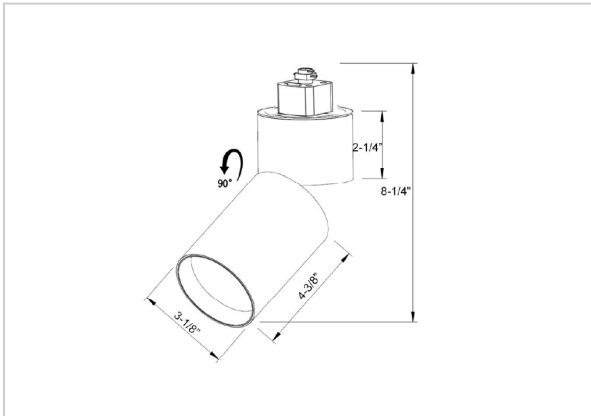

Prime Track Lights

ITEM SKU#: 662187490731

Product Code : IK-RPRIMETL-20W-30K-WH-90C-11D

Voltage	100 - 277 V AC, 50-60 Hz
Lumen Output	1845.4lm
Power	20W
Efficacy	140lm/w
CCT	3000K
CRI	>90
Beam Angle	11°
Light Distribution	Spot
LED Type	COB
LED Light Source	Osram SOLERIQ S 19
Start Time	Instant
Driver	Stand Alone (included)
Operating Position	Swiveling Type
Dimming	Triac Dimming
Construction	Track
Mounting Type	Track Light Structure
Heads	Single Head
Body Material	Aluminium Die cast
Finish	White
Length	4-3/8"
Height	8-1/4"
Diameter	3-1/8"
Application Area	Indoor Applications

Beam Spread (Options)

Spot 11°		Medium 24°		Flood 36°	
ft	Ø	ft	Ø	ft	Ø
3.0	0.72	3.0	1.41	3.0	2.03
9.0	2.15	9.0	4.22	9.0	6.09
15.0	3.58	15.0	7.04	15.0	10.15

Prime is a technologically advanced LED track light with incorporated electronic gear and chip on board. It also has a high-quality reflector with three different beam spreads. Moreover, the lamp housing of die-cast aluminum for optimal cooling allows the fixture to last longer than its traditional counterparts.