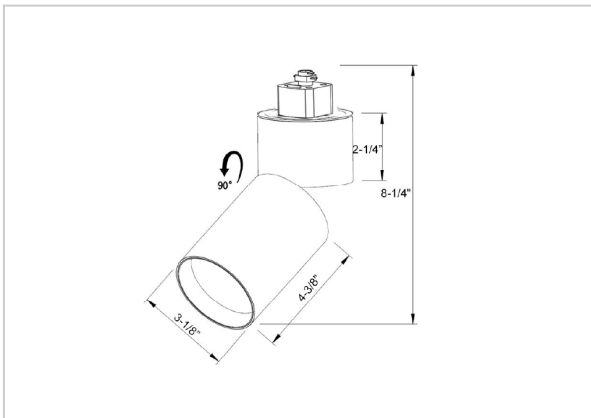

## Product Code : IK-RPRIMETL-20W-27K-WH-90C-11D

Voltage	100 - 277 V AC, 50-60 Hz
Lumen Output	1757.52lm
Power	20W
Efficacy	140lm/w
CCT	2700K
CRI	>90
Beam Angle	11°
Light Distribution	Spot
LED Type	COB
LED Light Source	Osram SOLERIQ S 19
Start Time	Instant
Driver	Stand Alone (included)
Operating Position	Swiveling Type
Dimming	Triac Dimming
Construction	Track
Mounting Type	Track Light Structure
Heads	Single Head
Body Material	Aluminium Die cast
Finish	White
Length	4-3/8"
Height	8-1/4"
Diameter	3-1/8"
Application Area	Indoor Applications

### Beam Spread (Options)

Spot 11°		Medium 24°		Flood 36°	
ft	Ø	ft	Ø	ft	Ø
3.0	0.72	3.0	1.41	3.0	2.03
9.0	2.15	9.0	4.22	9.0	6.09
15.0	3.58	15.0	7.04	15.0	10.15

Prime is a technologically advanced LED track light with incorporated electronic gear and chip on board. It also has a high-quality reflector with three different beam spreads. Moreover, the lamp housing of die-cast aluminum for optimal cooling allows the fixture to last longer than its traditional counterparts.