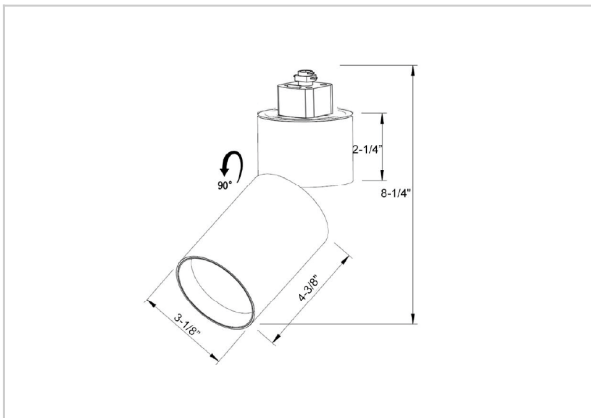

Prime Track Lights

ITEM SKU#: 662187490724

Product Code : IK-RPRIMETL-20W-27K-WH-90C-11D

Voltage	100 - 277 V AC, 50-60 Hz
Lumen Output	1757.52lm
Power	20W
Efficacy	140lm/w
CCT	2700K
CRI	>90
Beam Angle	11°
Light Distribution	Spot
LED Type	COB
LED Light Source	Osram SOLERIQ S 19
Start Time	Instant
Driver	Stand Alone (included)
Operating Position	Swiveling Type
Dimming	Triac Dimming
Construction	Track
Mounting Type	Track Light Structure
Heads	Single Head
Body Material	Aluminium Die cast
Finish	White
Length	4-3/8"
Height	8-1/4"
Diameter	3-1/8"
Application Area	Indoor Applications

Beam Spread (Options)

Spot 11°		Medium 24°		Flood 36°	
ft	Ø	ft	Ø	ft	Ø
3.0	0.72	3.0	1.41	3.0	2.03
9.0	2.15	9.0	4.22	9.0	6.09
15.0	3.58	15.0	7.04	15.0	10.15

Prime is a technologically advanced LED track light with incorporated electronic gear and chip on board. It also has a high-quality reflector with three different beam spreads. Moreover, the lamp housing of die-cast aluminum for optimal cooling allows the fixture to last longer than its traditional counterparts.