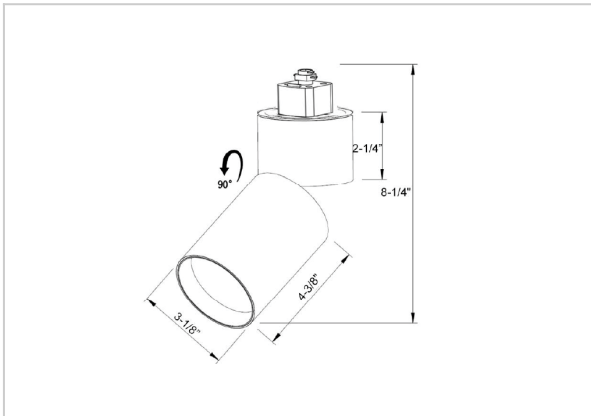

## Product Code : IK-RPRIMETL-20W-40K-BL-90C-38D

Voltage	100 - 277 V AC, 50-60 Hz
Lumen Output	2005.55lm
Power	20W
Efficacy	140lm/w
CCT	4000K
CRI	>90
Beam Angle	38°
Light Distribution	Flood
LED Type	COB
LED Light Source	Osram SOLERIQ S 19
Start Time	Instant
Driver	Stand Alone (included)
Operating Position	Swiveling Type
Dimming	Triac Dimming
Construction	Track
Mounting Type	Track Light Structure
Heads	Single Head
Body Material	Aluminium Die cast
Finish	Black
Length	4-3/8"
Height	8-1/4"
Diameter	3-1/8"
Application Area	Indoor Applications

### Beam Spread (Options)

Spot 11°		Medium 24°		Flood 36°	
ft	Ø	ft	Ø	ft	Ø
3.0	0.72	3.0	1.41	3.0	2.03
9.0	2.15	9.0	4.22	9.0	6.09
15.0	3.58	15.0	7.04	15.0	10.15

Prime is a technologically advanced LED track light with incorporated electronic gear and chip on board. It also has a high-quality reflector with three different beam spreads. Moreover, the lamp housing of die-cast aluminum for optimal cooling allows the fixture to last longer than its traditional counterparts.