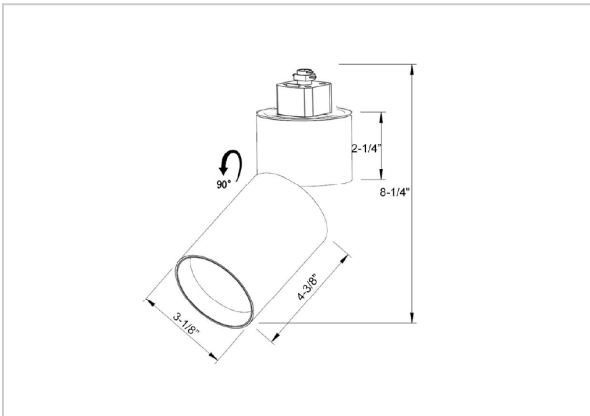

Prime Track Lights

ITEM SKU#: 662187490694

Product Code : IK-RPRIMETL-20W-35K-BL-90C-38D

Voltage	100 - 277 V AC, 50-60 Hz
Lumen Output	1910.05lm
Power	20W
Efficacy	140lm/w
CCT	3500K
CRI	>90
Beam Angle	38°
Light Distribution	Flood
LED Type	COB
LED Light Source	Osram SOLERIQ S 19
Start Time	Instant
Driver	Stand Alone (included)
Operating Position	Swiveling Type
Dimming	Triac Dimming
Construction	Track
Mounting Type	Track Light Structure
Heads	Single Head
Body Material	Aluminium Die cast
Finish	Black
Length	4-3/8"
Height	8-1/4"
Diameter	3-1/8"
Application Area	Indoor Applications

Beam Spread (Options)

Spot 11°		Medium 24°		Flood 36°	
ft	Ø	ft	Ø	ft	Ø
3.0	0.72	3.0	1.41	3.0	2.03
9.0	2.15	9.0	4.22	9.0	6.09
15.0	3.58	15.0	7.04	15.0	10.15

Prime is a technologically advanced LED track light with incorporated electronic gear and chip on board. It also has a high-quality reflector with three different beam spreads. Moreover, the lamp housing of die-cast aluminum for optimal cooling allows the fixture to last longer than its traditional counterparts.