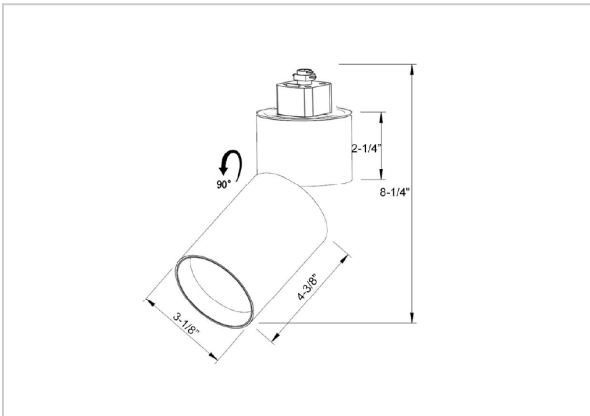

Prime Track Lights

ITEM SKU#: 662187490687

Product Code : IK-RPRIMETL-20W-30K-BL-90C-38D

Voltage	100 - 277 V AC, 50-60 Hz
Lumen Output	1819.1lm
Power	20W
Efficacy	140lm/w
CCT	3000K
CRI	>90
Beam Angle	38°
Light Distribution	Flood
LED Type	COB
LED Light Source	Osram SOLERIQ S 19
Start Time	Instant
Driver	Stand Alone (included)
Operating Position	Swiveling Type
Dimming	Triac Dimming
Construction	Track
Mounting Type	Track Light Structure
Heads	Single Head
Body Material	Aluminium Die cast
Finish	Black
Length	4-3/8"
Height	8-1/4"
Diameter	3-1/8"
Application Area	Indoor Applications

Beam Spread (Options)

Spot 11°		Medium 24°		Flood 36°	
ft	Ø	ft	Ø	ft	Ø
3.0	0.72	3.0	1.41	3.0	2.03
9.0	2.15	9.0	4.22	9.0	6.09
15.0	3.58	15.0	7.04	15.0	10.15

Prime is a technologically advanced LED track light with incorporated electronic gear and chip on board. It also has a high-quality reflector with three different beam spreads. Moreover, the lamp housing of die-cast aluminum for optimal cooling allows the fixture to last longer than its traditional counterparts.