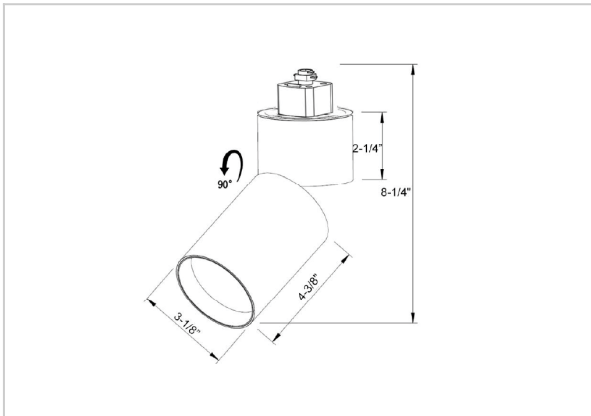

Prime Track Lights

ITEM SKU#: 662187490670

Product Code : IK-RPRIMETL-20W-27K-BL-90C-38D

Voltage	100 - 277 V AC, 50-60 Hz
Lumen Output	1732.47lm
Power	20W
Efficacy	140lm/w
CCT	2700K
CRI	>90
Beam Angle	38°
Light Distribution	Flood
LED Type	COB
LED Light Source	Osram SOLERIQ S 19
Start Time	Instant
Driver	Stand Alone (included)
Operating Position	Swiveling Type
Dimming	Triac Dimming
Construction	Track
Mounting Type	Track Light Structure
Heads	Single Head
Body Material	Aluminium Die cast
Finish	Black
Length	4-3/8"
Height	8-1/4"
Diameter	3-1/8"
Application Area	Indoor Applications

Beam Spread (Options)

Spot 11°		Medium 24°		Flood 36°	
ft	Ø	ft	Ø	ft	Ø
3.0	0.72	3.0	1.41	3.0	2.03
9.0	2.15	9.0	4.22	9.0	6.09
15.0	3.58	15.0	7.04	15.0	10.15

Prime is a technologically advanced LED track light with incorporated electronic gear and chip on board. It also has a high-quality reflector with three different beam spreads. Moreover, the lamp housing of die-cast aluminum for optimal cooling allows the fixture to last longer than its traditional counterparts.