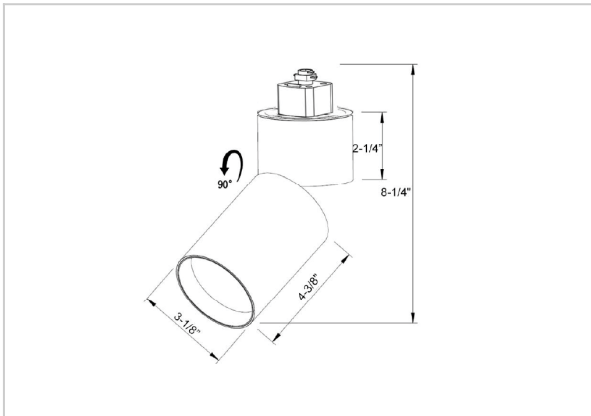

Prime Track Lights

ITEM SKU#: 662187490663

Product Code : IK-RPRIMETL-20W-40K-BL-90C-24D

Voltage	100 - 277 V AC, 50-60 Hz
Lumen Output	2009.19lm
Power	20W
Efficacy	140lm/w
CCT	4000K
CRI	>90
Beam Angle	24°
Light Distribution	Medium
LED Type	COB
LED Light Source	Osram SOLERIQ S 19
Start Time	Instant
Driver	Stand Alone (included)
Operating Position	Swiveling Type
Dimming	Triac Dimming
Construction	Track
Mounting Type	Track Light Structure
Heads	Single Head
Body Material	Aluminium Die cast
Finish	Black
Length	4-3/8"
Height	8-1/4"
Diameter	3-1/8"
Application Area	Indoor Applications

Beam Spread (Options)

Spot 11°		Medium 24°		Flood 36°	
ft	Ø	ft	Ø	ft	Ø
3.0	0.72	3.0	1.41	3.0	2.03
9.0	2.15	9.0	4.22	9.0	6.09
15.0	3.58	15.0	7.04	15.0	10.15

Prime is a technologically advanced LED track light with incorporated electronic gear and chip on board. It also has a high-quality reflector with three different beam spreads. Moreover, the lamp housing of die-cast aluminum for optimal cooling allows the fixture to last longer than its traditional counterparts.