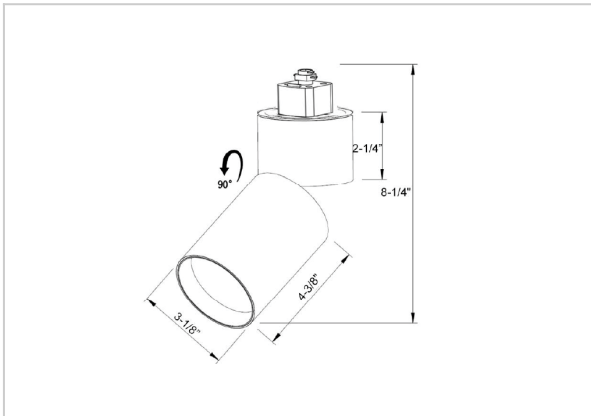

Prime Track Lights

ITEM SKU#: 662187490656

Product Code : IK-RPRIMETL-20W-35K-BL-90C-24D

| | |
|--------------------|--------------------------|
| Voltage | 100 - 277 V AC, 50-60 Hz |
| Lumen Output | 1913.52lm |
| Power | 20W |
| Efficacy | 140lm/w |
| CCT | 3500K |
| CRI | >90 |
| Beam Angle | 24° |
| Light Distribution | Medium |
| LED Type | COB |
| LED Light Source | Osram SOLERIQ S 19 |
| Start Time | Instant |
| Driver | Stand Alone (included) |
| Operating Position | Swiveling Type |
| Dimming | Triac Dimming |
| Construction | Track |
| Mounting Type | Track Light Structure |
| Heads | Single Head |
| Body Material | Aluminium Die cast |
| Finish | Black |
| Length | 4-3/8" |
| Height | 8-1/4" |
| Diameter | 3-1/8" |
| Application Area | Indoor Applications |

Beam Spread (Options)

| Spot 11° | | Medium 24° | | Flood 36° | |
|----------|------|------------|------|-----------|-------|
| ft | Ø | ft | Ø | ft | Ø |
| 3.0 | 0.72 | 3.0 | 1.41 | 3.0 | 2.03 |
| 9.0 | 2.15 | 9.0 | 4.22 | 9.0 | 6.09 |
| 15.0 | 3.58 | 15.0 | 7.04 | 15.0 | 10.15 |

Prime is a technologically advanced LED track light with incorporated electronic gear and chip on board. It also has a high-quality reflector with three different beam spreads. Moreover, the lamp housing of die-cast aluminum for optimal cooling allows the fixture to last longer than its traditional counterparts.