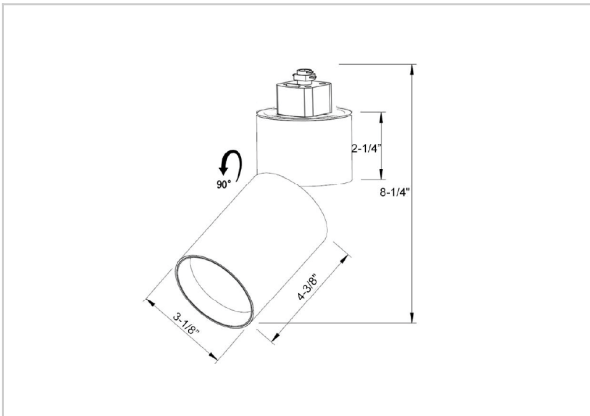

## Product Code : IK-RPRIMETL-20W-35K-BL-90C-24D

Voltage	100 - 277 V AC, 50-60 Hz
Lumen Output	1913.52lm
Power	20W
Efficacy	140lm/w
CCT	3500K
CRI	>90
Beam Angle	24°
Light Distribution	Medium
LED Type	COB
LED Light Source	Osram SOLERIQ S 19
Start Time	Instant
Driver	Stand Alone (included)
Operating Position	Swiveling Type
Dimming	Triac Dimming
Construction	Track
Mounting Type	Track Light Structure
Heads	Single Head
Body Material	Aluminium Die cast
Finish	Black
Length	4-3/8"
Height	8-1/4"
Diameter	3-1/8"
Application Area	Indoor Applications

### Beam Spread (Options)

Spot 11°		Medium 24°		Flood 36°	
ft	Ø	ft	Ø	ft	Ø
3.0	0.72	3.0	1.41	3.0	2.03
9.0	2.15	9.0	4.22	9.0	6.09
15.0	3.58	15.0	7.04	15.0	10.15

Prime is a technologically advanced LED track light with incorporated electronic gear and chip on board. It also has a high-quality reflector with three different beam spreads. Moreover, the lamp housing of die-cast aluminum for optimal cooling allows the fixture to last longer than its traditional counterparts.