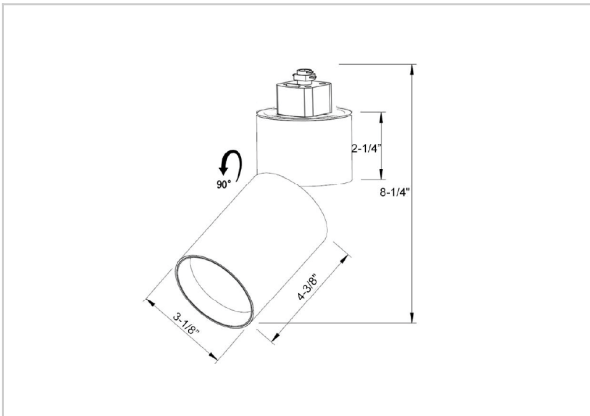

Prime Track Lights

ITEM SKU#: 662187490649

Product Code : IK-RPRIMETL-20W-30K-BL-90C-24D

| | |
|--------------------|--------------------------|
| Voltage | 100 - 277 V AC, 50-60 Hz |
| Lumen Output | 1822.4lm |
| Power | 20W |
| Efficacy | 140lm/w |
| CCT | 3000K |
| CRI | >90 |
| Beam Angle | 24° |
| Light Distribution | Medium |
| LED Type | COB |
| LED Light Source | Osram SOLERIQ S 19 |
| Start Time | Instant |
| Driver | Stand Alone (included) |
| Operating Position | Swiveling Type |
| Dimming | Triac Dimming |
| Construction | Track |
| Mounting Type | Track Light Structure |
| Heads | Single Head |
| Body Material | Aluminium Die cast |
| Finish | Black |
| Length | 4-3/8" |
| Height | 8-1/4" |
| Diameter | 3-1/8" |
| Application Area | Indoor Applications |

Beam Spread (Options)

| Spot 11° | | Medium 24° | | Flood 36° | |
|----------|------|------------|------|-----------|-------|
| ft | Ø | ft | Ø | ft | Ø |
| 3.0 | 0.72 | 3.0 | 1.41 | 3.0 | 2.03 |
| 9.0 | 2.15 | 9.0 | 4.22 | 9.0 | 6.09 |
| 15.0 | 3.58 | 15.0 | 7.04 | 15.0 | 10.15 |

Prime is a technologically advanced LED track light with incorporated electronic gear and chip on board. It also has a high-quality reflector with three different beam spreads. Moreover, the lamp housing of die-cast aluminum for optimal cooling allows the fixture to last longer than its traditional counterparts.