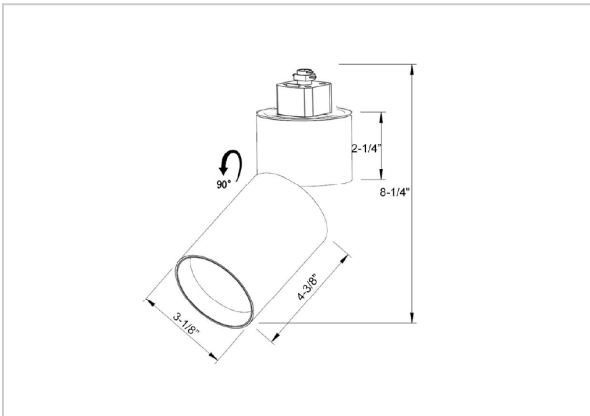

## Product Code : IK-RPRIMETL-20W-27K-BL-90C-24D

Voltage	100 - 277 V AC, 50-60 Hz
Lumen Output	1735.61lm
Power	20W
Efficacy	140lm/w
CCT	2700K
CRI	>90
Beam Angle	24°
Light Distribution	Medium
LED Type	COB
LED Light Source	Osram SOLERIQ S 19
Start Time	Instant
Driver	Stand Alone (included)
Operating Position	Swiveling Type
Dimming	Triac Dimming
Construction	Track
Mounting Type	Track Light Structure
Heads	Single Head
Body Material	Aluminium Die cast
Finish	Black
Length	4-3/8"
Height	8-1/4"
Diameter	3-1/8"
Application Area	Indoor Applications

### Beam Spread (Options)

Spot 11°		Medium 24°		Flood 36°	
ft	Ø	ft	Ø	ft	Ø
3.0	0.72	3.0	1.41	3.0	2.03
9.0	2.15	9.0	4.22	9.0	6.09
15.0	3.58	15.0	7.04	15.0	10.15

Prime is a technologically advanced LED track light with incorporated electronic gear and chip on board. It also has a high-quality reflector with three different beam spreads. Moreover, the lamp housing of die-cast aluminum for optimal cooling allows the fixture to last longer than its traditional counterparts.