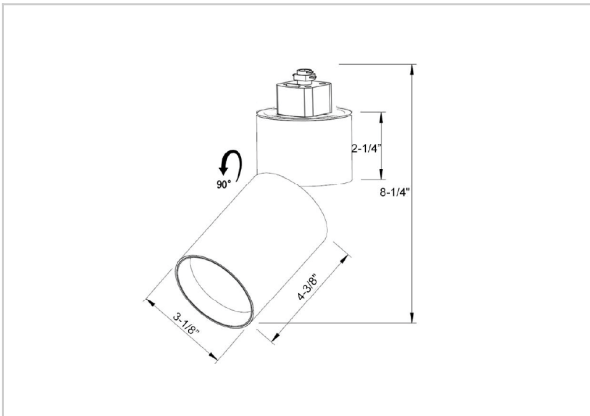

Prime Track Lights

ITEM SKU#: 662187490625

Product Code : IK-RPRIMETL-20W-40K-BL-90C-11D

Voltage	100 - 277 V AC, 50-60 Hz
Lumen Output	2034.55lm
Power	20W
Efficacy	140lm/w
CCT	4000K
CRI	>90
Beam Angle	11°
Light Distribution	Spot
LED Type	COB
LED Light Source	Osram SOLERIQ S 19
Start Time	Instant
Driver	Stand Alone (included)
Operating Position	Swiveling Type
Dimming	Triac Dimming
Construction	Track
Mounting Type	Track Light Structure
Heads	Single Head
Body Material	Aluminium Die cast
Finish	Black
Length	4-3/8"
Height	8-1/4"
Diameter	3-1/8"
Application Area	Indoor Applications

Beam Spread (Options)

Spot 11°		Medium 24°		Flood 36°	
ft	Ø	ft	Ø	ft	Ø
3.0	0.72	3.0	1.41	3.0	2.03
9.0	2.15	9.0	4.22	9.0	6.09
15.0	3.58	15.0	7.04	15.0	10.15

Prime is a technologically advanced LED track light with incorporated electronic gear and chip on board. It also has a high-quality reflector with three different beam spreads. Moreover, the lamp housing of die-cast aluminum for optimal cooling allows the fixture to last longer than its traditional counterparts.

Technical Data

[IES File Link](#) ↓

[Installation Instructions Link](#) ↓