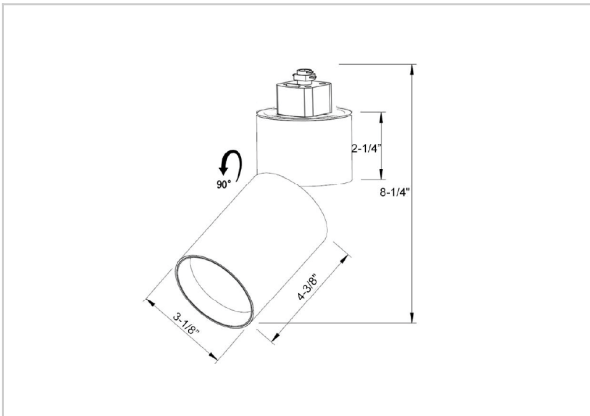

Prime Track Lights

ITEM SKU#: 662187490625

Product Code : IK-RPRIMETL-20W-40K-BL-90C-11D

Voltage	100 - 277 V AC, 50-60 Hz
Lumen Output	2034.55lm
Power	20W
Efficacy	140lm/w
CCT	4000K
CRI	>90
Beam Angle	11°
Light Distribution	Spot
LED Type	COB
LED Light Source	Osram SOLERIQ S 19
Start Time	Instant
Driver	Stand Alone (included)
Operating Position	Swiveling Type
Dimming	Triac Dimming
Construction	Track
Mounting Type	Track Light Structure
Heads	Single Head
Body Material	Aluminium Die cast
Finish	Black
Length	4-3/8"
Height	8-1/4"
Diameter	3-1/8"
Application Area	Indoor Applications

Beam Spread (Options)

Spot 11°		Medium 24°		Flood 36°	
ft	Ø	ft	Ø	ft	Ø
3.0	0.72	3.0	1.41	3.0	2.03
9.0	2.15	9.0	4.22	9.0	6.09
15.0	3.58	15.0	7.04	15.0	10.15

Prime is a technologically advanced LED track light with incorporated electronic gear and chip on board. It also has a high-quality reflector with three different beam spreads. Moreover, the lamp housing of die-cast aluminum for optimal cooling allows the fixture to last longer than its traditional counterparts.