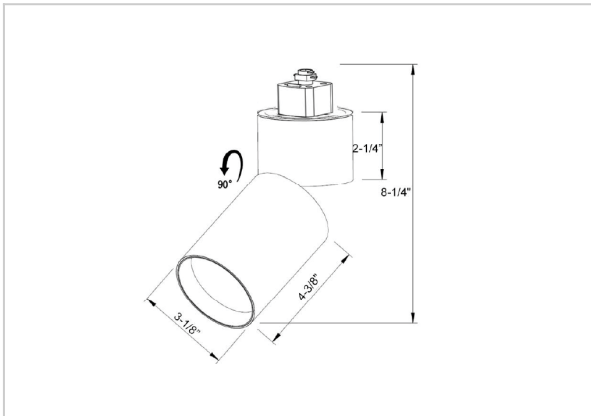

Prime Track Lights

ITEM SKU#: 662187490618

Product Code : IK-RPRIMETL-20W-35K-BL-90C-11D

Voltage	100 - 277 V AC, 50-60 Hz
Lumen Output	1937.67lm
Power	20W
Efficacy	140lm/w
CCT	3500K
CRI	>90
Beam Angle	11°
Light Distribution	Spot
LED Type	COB
LED Light Source	Osram SOLERIQ S 19
Start Time	Instant
Driver	Stand Alone (included)
Operating Position	Swiveling Type
Dimming	Triac Dimming
Construction	Track
Mounting Type	Track Light Structure
Heads	Single Head
Body Material	Aluminium Die cast
Finish	Black
Length	4-3/8"
Height	8-1/4"
Diameter	3-1/8"
Application Area	Indoor Applications

Beam Spread (Options)

Spot 11°		Medium 24°		Flood 36°	
ft	Ø	ft	Ø	ft	Ø
3.0	0.72	3.0	1.41	3.0	2.03
9.0	2.15	9.0	4.22	9.0	6.09
15.0	3.58	15.0	7.04	15.0	10.15

Prime is a technologically advanced LED track light with incorporated electronic gear and chip on board. It also has a high-quality reflector with three different beam spreads. Moreover, the lamp housing of die-cast aluminum for optimal cooling allows the fixture to last longer than its traditional counterparts.