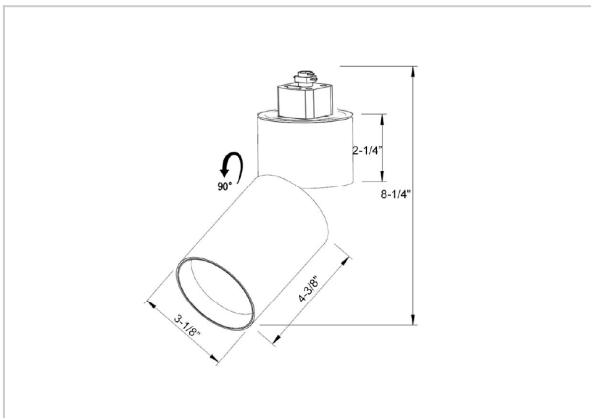

Prime Track Lights

ITEM SKU#: 662187490601

Product Code : IK-RPRIMETL-20W-30K-BL-90C-11D

Voltage	100 - 277 V AC, 50-60 Hz
Lumen Output	1845.4lm
Power	20W
Efficacy	140lm/w
CCT	3000K
CRI	>90
Beam Angle	11°
Light Distribution	Spot
LED Type	COB
LED Light Source	Osram SOLERIQ S 19
Start Time	Instant
Driver	Stand Alone (included)
Operating Position	Swiveling Type
Dimming	Triac Dimming
Construction	Track
Mounting Type	Track Light Structure
Heads	Single Head
Body Material	Aluminium Die cast
Finish	Black
Length	4-3/8"
Height	8-1/4"
Diameter	3-1/8"
Application Area	Indoor Applications

Beam Spread (Options)

Spot 11°		Medium 24°		Flood 36°	
ft	Ø	ft	Ø	ft	Ø
3.0	0.72	3.0	1.41	3.0	2.03
9.0	2.15	9.0	4.22	9.0	6.09
15.0	3.58	15.0	7.04	15.0	10.15

Prime is a technologically advanced LED track light with incorporated electronic gear and chip on board. It also has a high-quality reflector with three different beam spreads. Moreover, the lamp housing of die-cast aluminum for optimal cooling allows the fixture to last longer than its traditional counterparts.