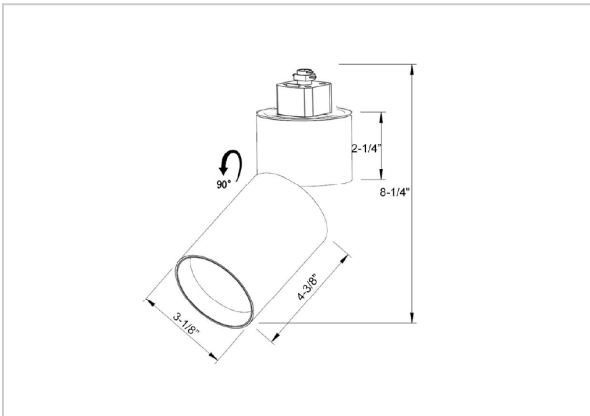

Prime Track Lights

ITEM SKU#: 662187490595

Product Code : IK-RPRIMETL-20W-27K-BL-90C-11D

Voltage	100 - 277 V AC, 50-60 Hz
Lumen Output	1757.52lm
Power	20W
Efficacy	140lm/w
CCT	2700K
CRI	>90
Beam Angle	11°
Light Distribution	Spot
LED Type	COB
LED Light Source	Osram SOLERIQ S 19
Start Time	Instant
Driver	Stand Alone (included)
Operating Position	Swiveling Type
Dimming	Triac Dimming
Construction	Track
Mounting Type	Track Light Structure
Heads	Single Head
Body Material	Aluminium Die cast
Finish	Black
Length	4-3/8"
Height	8-1/4"
Diameter	3-1/8"
Application Area	Indoor Applications

Beam Spread (Options)

Spot 11°		Medium 24°		Flood 36°	
ft	Ø	ft	Ø	ft	Ø
3.0	0.72	3.0	1.41	3.0	2.03
9.0	2.15	9.0	4.22	9.0	6.09
15.0	3.58	15.0	7.04	15.0	10.15

Prime is a technologically advanced LED track light with incorporated electronic gear and chip on board. It also has a high-quality reflector with three different beam spreads. Moreover, the lamp housing of die-cast aluminum for optimal cooling allows the fixture to last longer than its traditional counterparts.