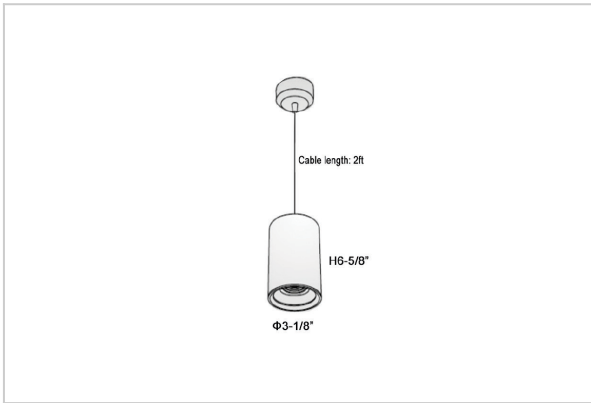

# Remus Pendant Lights

ITEM SKU#: 662187507330

## Product Code : IK-RRemusPL-20W-30K-WH-90C-24D

Voltage	100 - 277 V AC, 50-60 Hz
Lumen Output	1900lm
Power	20W
CCT	3000K
CRI	>90
Beam Angle	24°
Light Distribution	Medium
LED Light Source	Osram SOLERIQ S 19
Start Time	Instant
Driver	Stand Alone (included)
Operating Position	Swiveling Type
Dimming	Triac Dimming
Heads	Single Head
Finish	White
Height	6-5/8"
Diameter	3-1/8"
Application Area	Guest Room, Restaurant, Meeting Room, Club, Hall, Hotel Entrance

### Beam Spread (Options)

Spot	11°		Medium 24°		Flood 30°	
	ft	Ø	ft	Ø	ft	Ø
3.0	0.72	3.0	1.41	3.0	2.03	
9.0	2.15	9.0	4.22	9.0	6.09	
15.0	3.58	15.0	7.04	15.0	10.15	

Remus is a technologically advanced LED Pendant Light that incorporates electronic gear and a high-quality lens with different beam spread. While commonly used as task light, the unique and state-of-the-art design of this luminaire also enhances the overall aesthetics of your store.