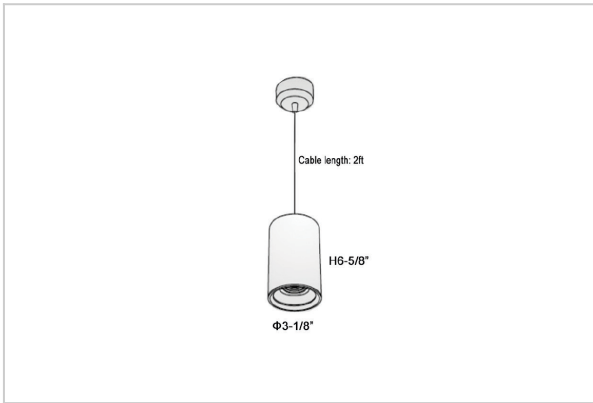

## Product Code : IK-RRemusPL-20W-30K-BL-90C-24D

Voltage	100 - 277 V AC, 50-60 Hz
Lumen Output	1900lm
Power	20W
CCT	3000K
CRI	>90
Beam Angle	24°
Light Distribution	Medium
LED Light Source	Osram SOLERIQ S 19
Start Time	Instant
Driver	Stand Alone (included)
Operating Position	Swiveling Type
Dimming	Triac Dimming
Heads	Single Head
Finish	Black
Height	6-5/8"
Diameter	3-1/8"
Application Area	Guest Room, Restaurant, Meeting Room, Club, Hall, Hotel Entrance

### Beam Spread (Options)

Spot	11°		Medium 24°		Flood 30°	
	ft	Ø	ft	Ø	ft	Ø
3.0	0.72	3.0	1.41	3.0	2.03	
9.0	2.15	9.0	4.22	9.0	6.09	
15.0	3.58	15.0	7.04	15.0	10.15	

Remus is a technologically advanced LED Pendant Light that incorporates electronic gear and a high-quality lens with different beam spread. While commonly used as task light, the unique and state-of-the-art design of this luminaire also enhances the overall aesthetics of your store.