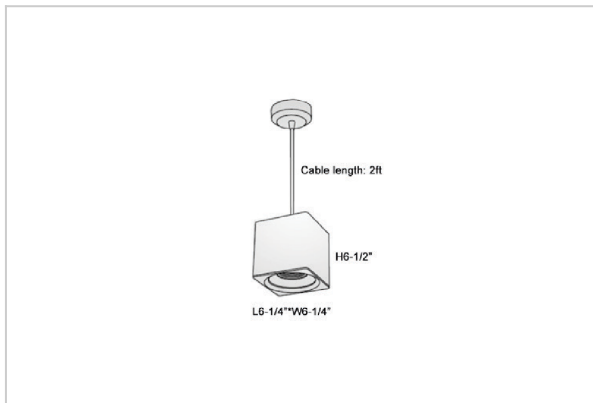

## Product Code : IK-RMicaPL-40W-50K-WH-90C-45D

Voltage	100 - 277 V AC, 50-60 Hz
Lumen Output	3800lm
Power	40W
CCT	5000K
CRI	>90
Beam Angle	45°
Light Distribution	Flood
LED Light Source	Osram SOLERIQ S 19
Start Time	Instant
Driver	Stand Alone (included)
Operating Position	No Swiveling Type
Dimming	Triac Dimming / 0-10 V Dimming
Heads	Single Head
Finish	White
Length	6-1/4"
Height	6-1/2"
Optics	Reflective Cup Structure
Width (W)	6-1/4"
Application Area	Guest Room, Restaurant, Meeting Room, Club, Hall, Hotel Entrance

### Beam Spread (Options)

Spot	15°	Medium	30°	Flood	45°
ft	Ø	ft	Ø	ft	Ø
3.0	0.72	3.0	1.41	3.0	2.03
9.0	2.15	9.0	4.22	9.0	6.09
15.0	3.58	15.0	7.04	15.0	10.15

Mica is a technologically advanced LED Pendant Light that incorporates electronic gear and a high-quality lens with wide beam spread. While commonly used as task light, the unique and state-of-the-art design of this luminaire also enhances the overall aesthetics of your store.