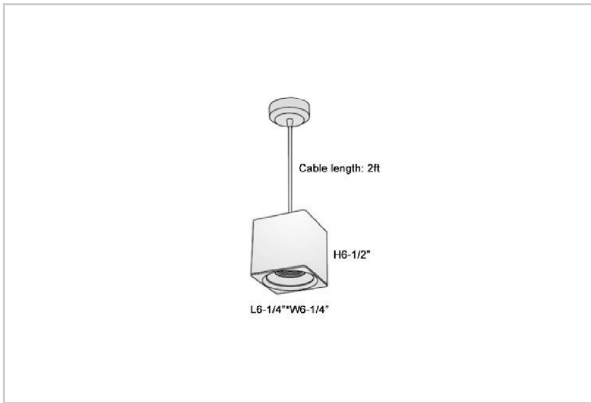

## Product Code : IK-RMicaPL-40W-50K-WH-90C-45D

Voltage	100 - 277 V AC, 50-60 Hz
Lumen Output	3800lm
Power	40W
CCT	5000K
CRI	>90
Beam Angle	45°
Light Distribution	Flood
LED Light Source	Osram SOLERIQ S 19
Start Time	Instant
Driver	Stand Alone (included)
Operating Position	No Swiveling Type
Dimming	Triac Dimming / 0-10 V Dimming
Heads	Single Head
Finish	White
Length	6-1/4"
Height	6-1/2"
Optics	Reflective Cup Structure
Width (W)	6-1/4"
Application Area	Guest Room, Restaurant, Meeting Room, Club, Hall, Hotel Entrance

### Beam Spread (Options)

Spot	15°		Medium		30°		Flood		45°	
	ft	Ø	ft	Ø	ft	Ø	ft	Ø	ft	Ø
3.0	0.72		3.0	1.41		3.0	2.03			
9.0	2.15		9.0	4.22		9.0	6.09			
15.0	3.58		15.0	7.04		15.0	10.15			

Mica is a technologically advanced LED Pendant Light that incorporates electronic gear and a high-quality lens with wide beam spread. While commonly used as task light, the unique and state-of-the-art design of this luminaire also enhances the overall aesthetics of your store.