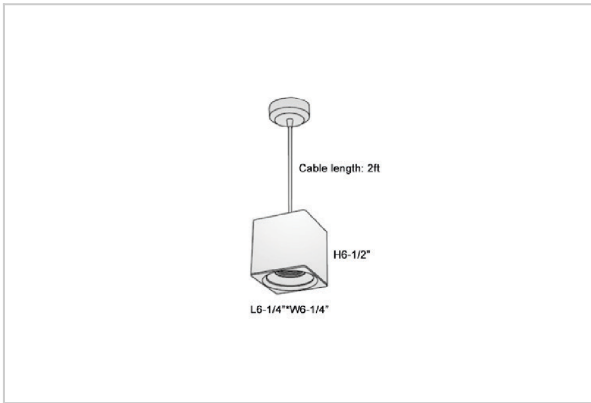

Mica Pendant Lights

ITEM SKU#: 662187507163

Product Code : IK-RMicaPL-40W-40K-WH-90C-45D

Voltage	100 - 277 V AC, 50-60 Hz
Lumen Output	3600lm
Power	40W
CCT	4000K
CRI	>90
Beam Angle	45°
Light Distribution	Flood
LED Light Source	Osram SOLERIQ S 19
Start Time	Instant
Driver	Stand Alone (included)
Operating Position	No Swiveling Type
Dimming	Triac Dimming / 0-10 V Dimming
Heads	Single Head
Finish	White
Length	6-1/4"
Height	6-1/2"
Optics	Reflective Cup Structure
Width (W)	6-1/4"
Application Area	Guest Room, Restaurant, Meeting Room, Club, Hall, Hotel Entrance

Beam Spread (Options)

Spot	15°	Medium	30°	Flood	45°
ft	Ø	ft	Ø	ft	Ø
3.0	0.72	3.0	1.41	3.0	2.03
9.0	2.15	9.0	4.22	9.0	6.09
15.0	3.58	15.0	7.04	15.0	10.15

Mica is a technologically advanced LED Pendant Light that incorporates electronic gear and a high-quality lens with wide beam spread. While commonly used as task light, the unique and state-of-the-art design of this luminaire also enhances the overall aesthetics of your store.