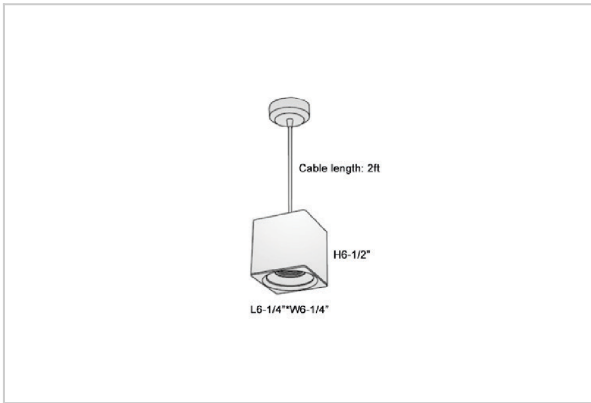

Mica Pendant Lights

ITEM SKU#: 662187507149

Product Code : IK-RMicaPL-40W-27K-WH-90C-45D

Voltage	100 - 277 V AC, 50-60 Hz
Lumen Output	3200lm
Power	40W
CCT	2700K
CRI	>90
Beam Angle	45°
Light Distribution	Flood
LED Light Source	Osram SOLERIQ S 19
Start Time	Instant
Driver	Stand Alone (included)
Operating Position	No Swiveling Type
Dimming	Triac Dimming / 0-10 V Dimming
Heads	Single Head
Finish	White
Length	6-1/4"
Height	6-1/2"
Optics	Reflective Cup Structure
Width (W)	6-1/4"
Application Area	Guest Room, Restaurant, Meeting Room, Club, Hall, Hotel Entrance

Beam Spread (Options)

Spot	15°		Medium 30°		Flood 45°	
	ft	Ø	ft	Ø	ft	Ø
3.0	0.72	3.0	1.41	3.0	2.03	
9.0	2.15	9.0	4.22	9.0	6.09	
15.0	3.58	15.0	7.04	15.0	10.15	

Mica is a technologically advanced LED Pendant Light that incorporates electronic gear and a high-quality lens with wide beam spread. While commonly used as task light, the unique and state-of-the-art design of this luminaire also enhances the overall aesthetics of your store.