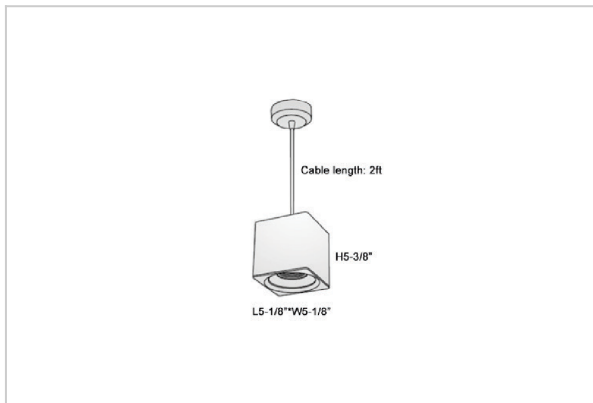

## Product Code : IK-RMicaPL-30W-40K-WH-90C-45D

Voltage	100 - 277 V AC, 50-60 Hz
Lumen Output	2700lm
Power	30W
CCT	4000K
CRI	>90
Beam Angle	45°
Light Distribution	Flood
LED Light Source	Osram SOLERIQ S 19
Start Time	Instant
Driver	Stand Alone (included)
Operating Position	No Swiveling Type
Dimming	Triac Dimming / 0-10 V Dimming
Heads	Single Head
Finish	White
Length	5-1/8"
Height	5-3/8"
Optics	Reflective Cup Structure
Width (W)	5-1/8"
Application Area	Guest Room, Restaurant, Meeting Room, Club, Hall, Hotel Entrance

### Beam Spread (Options)

Spot	15°	Medium	30°	Flood	45°
ft	Ø	ft	Ø	ft	Ø
3.0	0.72	3.0	1.41	3.0	2.03
9.0	2.15	9.0	4.22	9.0	6.09
15.0	3.58	15.0	7.04	15.0	10.15

Mica is a technologically advanced LED Pendant Light that incorporates electronic gear and a high-quality lens with wide beam spread. While commonly used as task light, the unique and state-of-the-art design of this luminaire also enhances the overall aesthetics of your store.