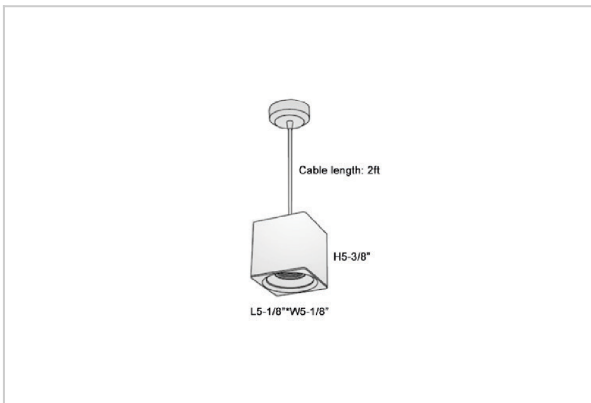

Mica Pendant Lights

ITEM SKU#: 662187507118

Product Code : IK-RMicaPL-30W-40K-WH-90C-45D

Voltage	100 - 277 V AC, 50-60 Hz
Lumen Output	2700lm
Power	30W
CCT	4000K
CRI	>90
Beam Angle	45°
Light Distribution	Flood
LED Light Source	Osram SOLERIQ S 19
Start Time	Instant
Driver	Stand Alone (included)
Operating Position	No Swiveling Type
Dimming	Triac Dimming / 0-10 V Dimming
Heads	Single Head
Finish	White
Length	5-1/8"
Height	5-3/8"
Optics	Reflective Cup Structure
Width (W)	5-1/8"
Application Area	Guest Room, Restaurant, Meeting Room, Club, Hall, Hotel Entrance

Beam Spread (Options)

Spot	15°		Medium 30°		Flood 45°	
	ft	Ø	ft	Ø	ft	Ø
3.0	0.72	3.0	1.41	3.0	2.03	
9.0	2.15	9.0	4.22	9.0	6.09	
15.0	3.58	15.0	7.04	15.0	10.15	

Mica is a technologically advanced LED Pendant Light that incorporates electronic gear and a high-quality lens with wide beam spread. While commonly used as task light, the unique and state-of-the-art design of this luminaire also enhances the overall aesthetics of your store.