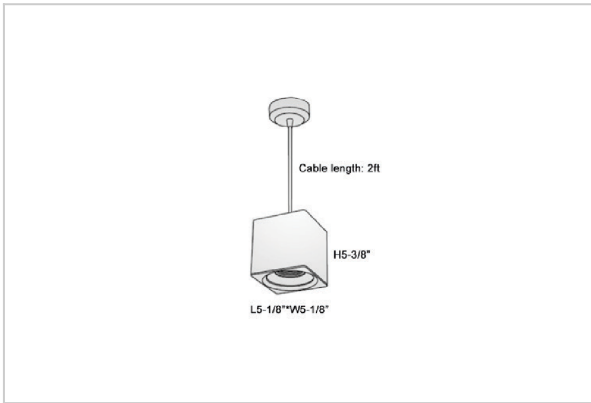

## Product Code : IK-RMicaPL-30W-30K-WH-90C-45D

Voltage	100 - 277 V AC, 50-60 Hz
Lumen Output	2550lm
Power	30W
CCT	3000K
CRI	>90
Beam Angle	45°
Light Distribution	Flood
LED Light Source	Osram SOLERIQ S 19
Start Time	Instant
Driver	Stand Alone (included)
Operating Position	No Swiveling Type
Dimming	Triac Dimming / 0-10 V Dimming
Heads	Single Head
Finish	White
Length	5-1/8"
Height	5-3/8"
Optics	Reflective Cup Structure
Width (W)	5-1/8"
Application Area	Guest Room, Restaurant, Meeting Room, Club, Hall, Hotel Entrance

### Beam Spread (Options)

Spot	15°	Medium	30°	Flood	45°
ft	Ø	ft	Ø	ft	Ø
3.0	0.72	3.0	1.41	3.0	2.03
9.0	2.15	9.0	4.22	9.0	6.09
15.0	3.58	15.0	7.04	15.0	10.15

Mica is a technologically advanced LED Pendant Light that incorporates electronic gear and a high-quality lens with wide beam spread. While commonly used as task light, the unique and state-of-the-art design of this luminaire also enhances the overall aesthetics of your store.