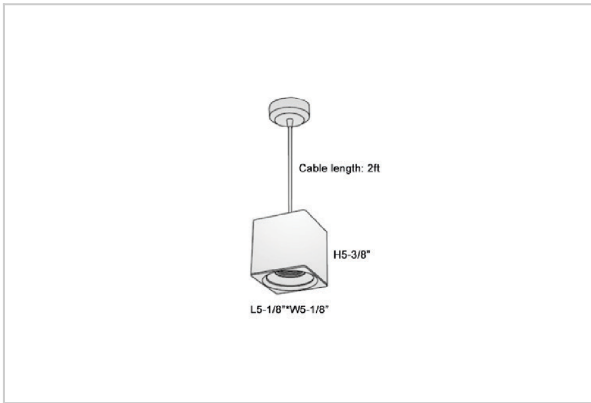

Mica Pendant Lights

ITEM SKU#: 662187507088

Product Code : IK-RMicaPL-30W-27K-WH-90C-45D

Voltage	100 - 277 V AC, 50-60 Hz
Lumen Output	2400lm
Power	30W
CCT	2700K
CRI	>90
Beam Angle	45°
Light Distribution	Flood
LED Light Source	Osram SOLERIQ S 19
Start Time	Instant
Driver	Stand Alone (included)
Operating Position	No Swiveling Type
Dimming	Triac Dimming / 0-10 V Dimming
Heads	Single Head
Finish	White
Length	5-1/8"
Height	5-3/8"
Optics	Reflective Cup Structure
Width (W)	5-1/8"
Application Area	Guest Room, Restaurant, Meeting Room, Club, Hall, Hotel Entrance

Beam Spread (Options)

Spot	15°		Medium 30°		Flood 45°	
	ft	Ø	ft	Ø	ft	Ø
3.0	0.72	3.0	1.41	3.0	2.03	
9.0	2.15	9.0	4.22	9.0	6.09	
15.0	3.58	15.0	7.04	15.0	10.15	

Mica is a technologically advanced LED Pendant Light that incorporates electronic gear and a high-quality lens with wide beam spread. While commonly used as task light, the unique and state-of-the-art design of this luminaire also enhances the overall aesthetics of your store.