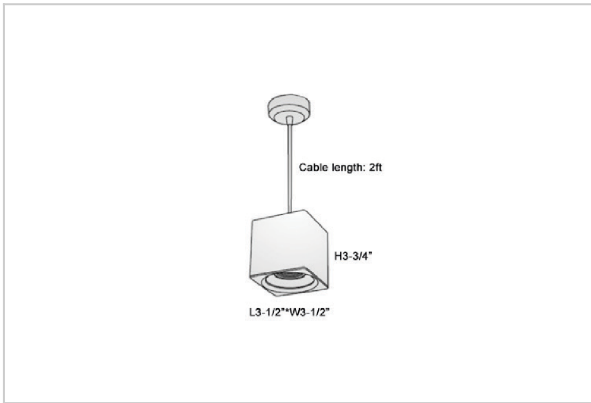

Mica Pendant Lights

ITEM SKU#: 662187507064

Product Code : IK-RMicaPL-20W-50K-WH-90C-45D

Voltage	100 - 277 V AC, 50-60 Hz
Lumen Output	1900lm
Power	20W
CCT	5000K
CRI	>90
Beam Angle	45°
Light Distribution	Flood
LED Light Source	Osram SOLERIQ S 19
Start Time	Instant
Driver	Stand Alone (included)
Operating Position	No Swiveling Type
Dimming	Triac Dimming / 0-10 V Dimming
Heads	Single Head
Finish	White
Length	4-3/8"
Height	4-3/4"
Optics	Reflective Cup Structure
Width (W)	4-3/8"
Application Area	Guest Room, Restaurant, Meeting Room, Club, Hall, Hotel Entrance

Beam Spread (Options)

Spot	15°	Medium	30°	Flood	45°
ft	Ø	ft	Ø	ft	Ø
3.0	0.72	3.0	1.41	3.0	2.03
9.0	2.15	9.0	4.22	9.0	6.09
15.0	3.58	15.0	7.04	15.0	10.15

Mica is a technologically advanced LED Pendant Light that incorporates electronic gear and a high-quality lens with wide beam spread. While commonly used as task light, the unique and state-of-the-art design of this luminaire also enhances the overall aesthetics of your store.