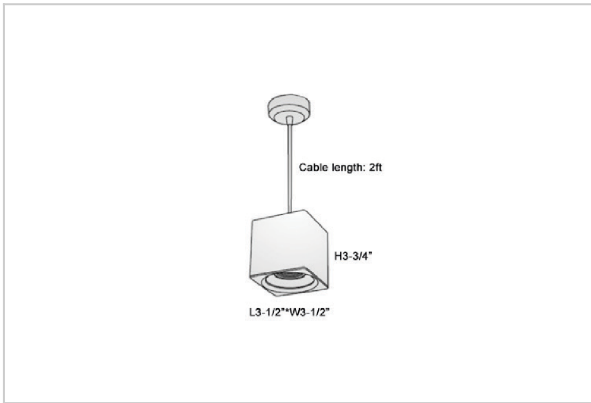

Mica Pendant Lights

ITEM SKU#: 662187507057

Product Code : IK-RMicaPL-20W-40K-WH-90C-45D

Voltage	100 - 277 V AC, 50-60 Hz
Lumen Output	1800lm
Power	20W
CCT	4000K
CRI	>90
Beam Angle	45°
Light Distribution	Flood
LED Light Source	Osram SOLERIQ S 19
Start Time	Instant
Driver	Stand Alone (included)
Operating Position	No Swiveling Type
Dimming	Triac Dimming / 0-10 V Dimming
Heads	Single Head
Finish	White
Length	4-3/8"
Height	4-3/4"
Optics	Reflective Cup Structure
Width (W)	4-3/8"
Application Area	Guest Room, Restaurant, Meeting Room, Club, Hall, Hotel Entrance

Beam Spread (Options)

Spot	15°	Medium	30°	Flood	45°
ft	Ø	ft	Ø	ft	Ø
3.0	0.72	3.0	1.41	3.0	2.03
9.0	2.15	9.0	4.22	9.0	6.09
15.0	3.58	15.0	7.04	15.0	10.15

Mica is a technologically advanced LED Pendant Light that incorporates electronic gear and a high-quality lens with wide beam spread. While commonly used as task light, the unique and state-of-the-art design of this luminaire also enhances the overall aesthetics of your store.