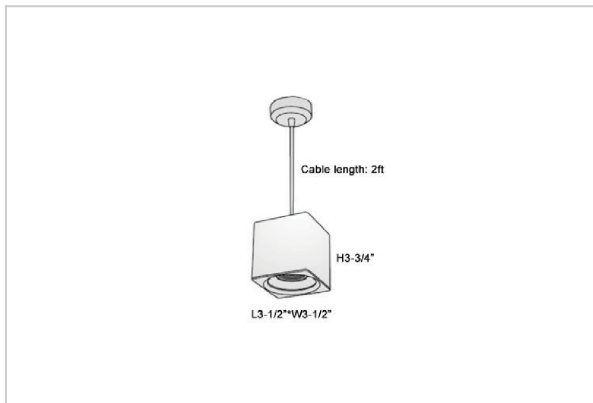

Mica Pendant Lights

ITEM SKU#: 662187507040

Product Code : IK-RMicaPL-20W-30K-WH-90C-45D

Voltage	100 - 277 V AC, 50-60 Hz
Lumen Output	1700lm
Power	20W
CCT	3000K
CRI	>90
Beam Angle	45°
Light Distribution	Flood
LED Light Source	Osram SOLERIQ S 19
Start Time	Instant
Driver	Stand Alone (included)
Operating Position	No Swiveling Type
Dimming	Triac Dimming / 0-10 V Dimming
Heads	Single Head
Finish	White
Length	4-3/8"
Height	4-3/4"
Optics	Reflective Cup Structure
Width (W)	4-3/8"
Application Area	Guest Room, Restaurant, Meeting Room, Club, Hall, Hotel Entrance

Beam Spread (Options)

Spot	15°	Medium	30°	Flood	45°
ft	Ø	ft	Ø	ft	Ø
3.0	0.72	3.0	1.41	3.0	2.03
9.0	2.15	9.0	4.22	9.0	6.09
15.0	3.58	15.0	7.04	15.0	10.15

Mica is a technologically advanced LED Pendant Light that incorporates electronic gear and a high-quality lens with wide beam spread. While commonly used as task light, the unique and state-of-the-art design of this luminaire also enhances the overall aesthetics of your store.