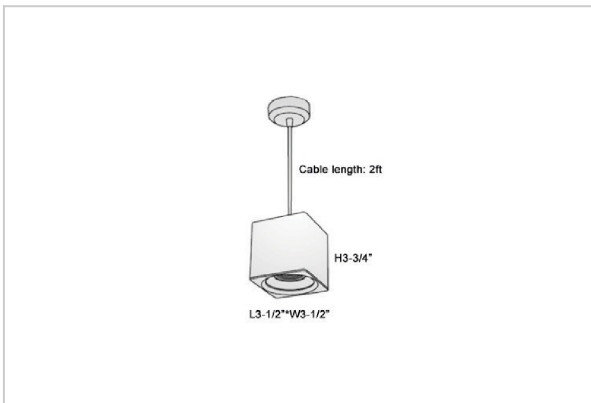

Mica Pendant Lights

ITEM SKU#: 662187507033

Product Code : IK-RMicaPL-20W-27K-WH-90C-45D

Voltage	100 - 277 V AC, 50-60 Hz
Lumen Output	1600lm
Power	20W
CCT	2700K
CRI	>90
Beam Angle	45°
Light Distribution	Flood
LED Light Source	Osram SOLERIQ S 19
Start Time	Instant
Driver	Stand Alone (included)
Operating Position	No Swiveling Type
Dimming	Triac Dimming / 0-10 V Dimming
Heads	Single Head
Finish	White
Length	4-3/8"
Height	4-3/4"
Optics	Reflective Cup Structure
Width (W)	4-3/8"
Application Area	Guest Room, Restaurant, Meeting Room, Club, Hall, Hotel Entrance

Beam Spread (Options)

Spot	15°	Medium	30°	Flood	45°
ft	Ø	ft	Ø	ft	Ø
3.0	0.72	3.0	1.41	3.0	2.03
9.0	2.15	9.0	4.22	9.0	6.09
15.0	3.58	15.0	7.04	15.0	10.15

Mica is a technologically advanced LED Pendant Light that incorporates electronic gear and a high-quality lens with wide beam spread. While commonly used as task light, the unique and state-of-the-art design of this luminaire also enhances the overall aesthetics of your store.