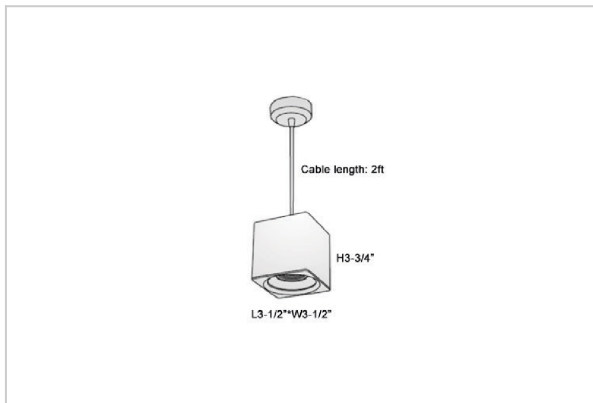

## Product Code : IK-RMicaPL-20W-27K-WH-90C-45D

Voltage	100 - 277 V AC, 50-60 Hz
Lumen Output	1600lm
Power	20W
CCT	2700K
CRI	>90
Beam Angle	45°
Light Distribution	Flood
LED Light Source	Osram SOLERIQ S 19
Start Time	Instant
Driver	Stand Alone (included)
Operating Position	No Swiveling Type
Dimming	Triac Dimming / 0-10 V Dimming
Heads	Single Head
Finish	White
Length	4-3/8"
Height	4-3/4"
Optics	Reflective Cup Structure
Width (W)	4-3/8"
Application Area	Guest Room, Restaurant, Meeting Room, Club, Hall, Hotel Entrance

### Beam Spread (Options)

Spot	15°	Medium	30°	Flood	45°
ft	Ø	ft	Ø	ft	Ø
3.0	0.72	3.0	1.41	3.0	2.03
9.0	2.15	9.0	4.22	9.0	6.09
15.0	3.58	15.0	7.04	15.0	10.15

Mica is a technologically advanced LED Pendant Light that incorporates electronic gear and a high-quality lens with wide beam spread. While commonly used as task light, the unique and state-of-the-art design of this luminaire also enhances the overall aesthetics of your store.