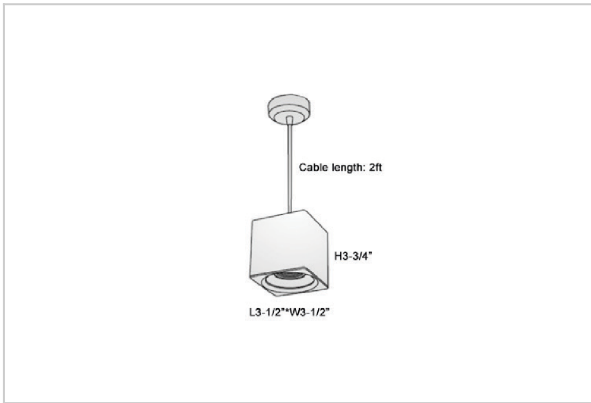

## Product Code : IK-RMicaPL-20W-27K-WH-90C-45D

Voltage	100 - 277 V AC, 50-60 Hz
Lumen Output	1600lm
Power	20W
CCT	2700K
CRI	>90
Beam Angle	45°
Light Distribution	Flood
LED Light Source	Osram SOLERIQ S 19
Start Time	Instant
Driver	Stand Alone (included)
Operating Position	No Swiveling Type
Dimming	Triac Dimming / 0-10 V Dimming
Heads	Single Head
Finish	White
Length	4-3/8"
Height	4-3/4"
Optics	Reflective Cup Structure
Width (W)	4-3/8"
Application Area	Guest Room, Restaurant, Meeting Room, Club, Hall, Hotel Entrance

### Beam Spread (Options)

Spot	15°	Medium	30°	Flood	45°
ft	Ø	ft	Ø	ft	Ø
3.0	0.72	3.0	1.41	3.0	2.03
9.0	2.15	9.0	4.22	9.0	6.09
15.0	3.58	15.0	7.04	15.0	10.15

Mica is a technologically advanced LED Pendant Light that incorporates electronic gear and a high-quality lens with wide beam spread. While commonly used as task light, the unique and state-of-the-art design of this luminaire also enhances the overall aesthetics of your store.