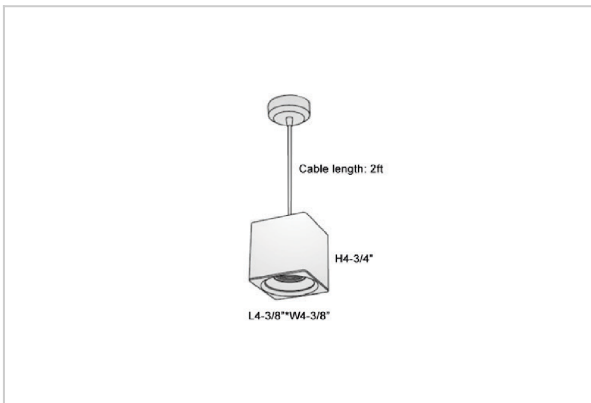

Mica Pendant Lights

ITEM SKU#: 662187507026

Product Code : IK-RMicaPL-15W-50K-WH-90C-45D

Voltage	100 - 277 V AC, 50-60 Hz
Lumen Output	1425lm
Power	15W
CCT	5000K
CRI	>90
Beam Angle	45°
Light Distribution	Flood
LED Light Source	Osram SOLERIQ S 19
Start Time	Instant
Driver	Stand Alone (included)
Operating Position	No Swiveling Type
Dimming	Triac Dimming / 0-10 V Dimming
Heads	Single Head
Finish	White
Length	4-3/8"
Height	4-3/4"
Optics	Reflective Cup Structure
Width (W)	4-3/8"
Application Area	Guest Room, Restaurant, Meeting Room, Club, Hall, Hotel Entrance

Beam Spread (Options)

Spot	15°	Medium	30°	Flood	45°
ft	Ø	ft	Ø	ft	Ø
3.0	0.72	3.0	1.41	3.0	2.03
9.0	2.15	9.0	4.22	9.0	6.09
15.0	3.58	15.0	7.04	15.0	10.15

Mica is a technologically advanced LED Pendant Light that incorporates electronic gear and a high-quality lens with wide beam spread. While commonly used as task light, the unique and state-of-the-art design of this luminaire also enhances the overall aesthetics of your store.