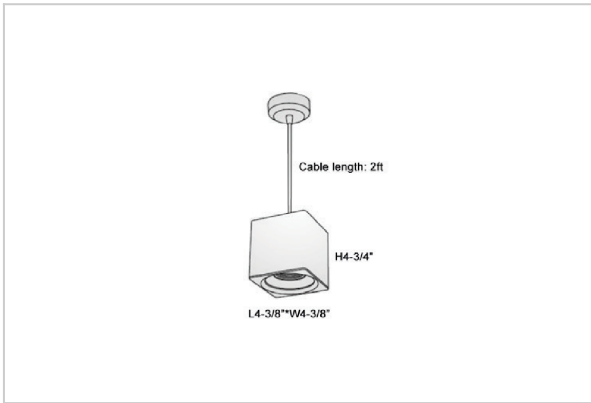

Mica Pendant Lights

ITEM SKU#: 662187507019

Product Code : IK-RMicaPL-15W-40K-WH-90C-45D

Voltage	100 - 277 V AC, 50-60 Hz
Lumen Output	1350lm
Power	15W
CCT	4000K
CRI	>90
Beam Angle	45°
Light Distribution	Flood
LED Light Source	Osram SOLERIQ S 19
Start Time	Instant
Driver	Stand Alone (included)
Operating Position	No Swiveling Type
Dimming	Triac Dimming / 0-10 V Dimming
Heads	Single Head
Finish	White
Length	4-3/8"
Height	4-3/4"
Optics	Reflective Cup Structure
Width (W)	4-3/8"
Application Area	Guest Room, Restaurant, Meeting Room, Club, Hall, Hotel Entrance

Beam Spread (Options)

Spot	15°		Medium		30°		Flood		45°	
	ft	Ø	ft	Ø	ft	Ø	ft	Ø	ft	Ø
3.0	0.72	3.0	1.41	3.0	2.03	3.0	2.03	3.0	2.03	3.0
9.0	2.15	9.0	4.22	9.0	6.09	9.0	6.09	9.0	6.09	9.0
15.0	3.58	15.0	7.04	15.0	10.15	15.0	10.15	15.0	10.15	15.0

Mica is a technologically advanced LED Pendant Light that incorporates electronic gear and a high-quality lens with wide beam spread. While commonly used as task light, the unique and state-of-the-art design of this luminaire also enhances the overall aesthetics of your store.